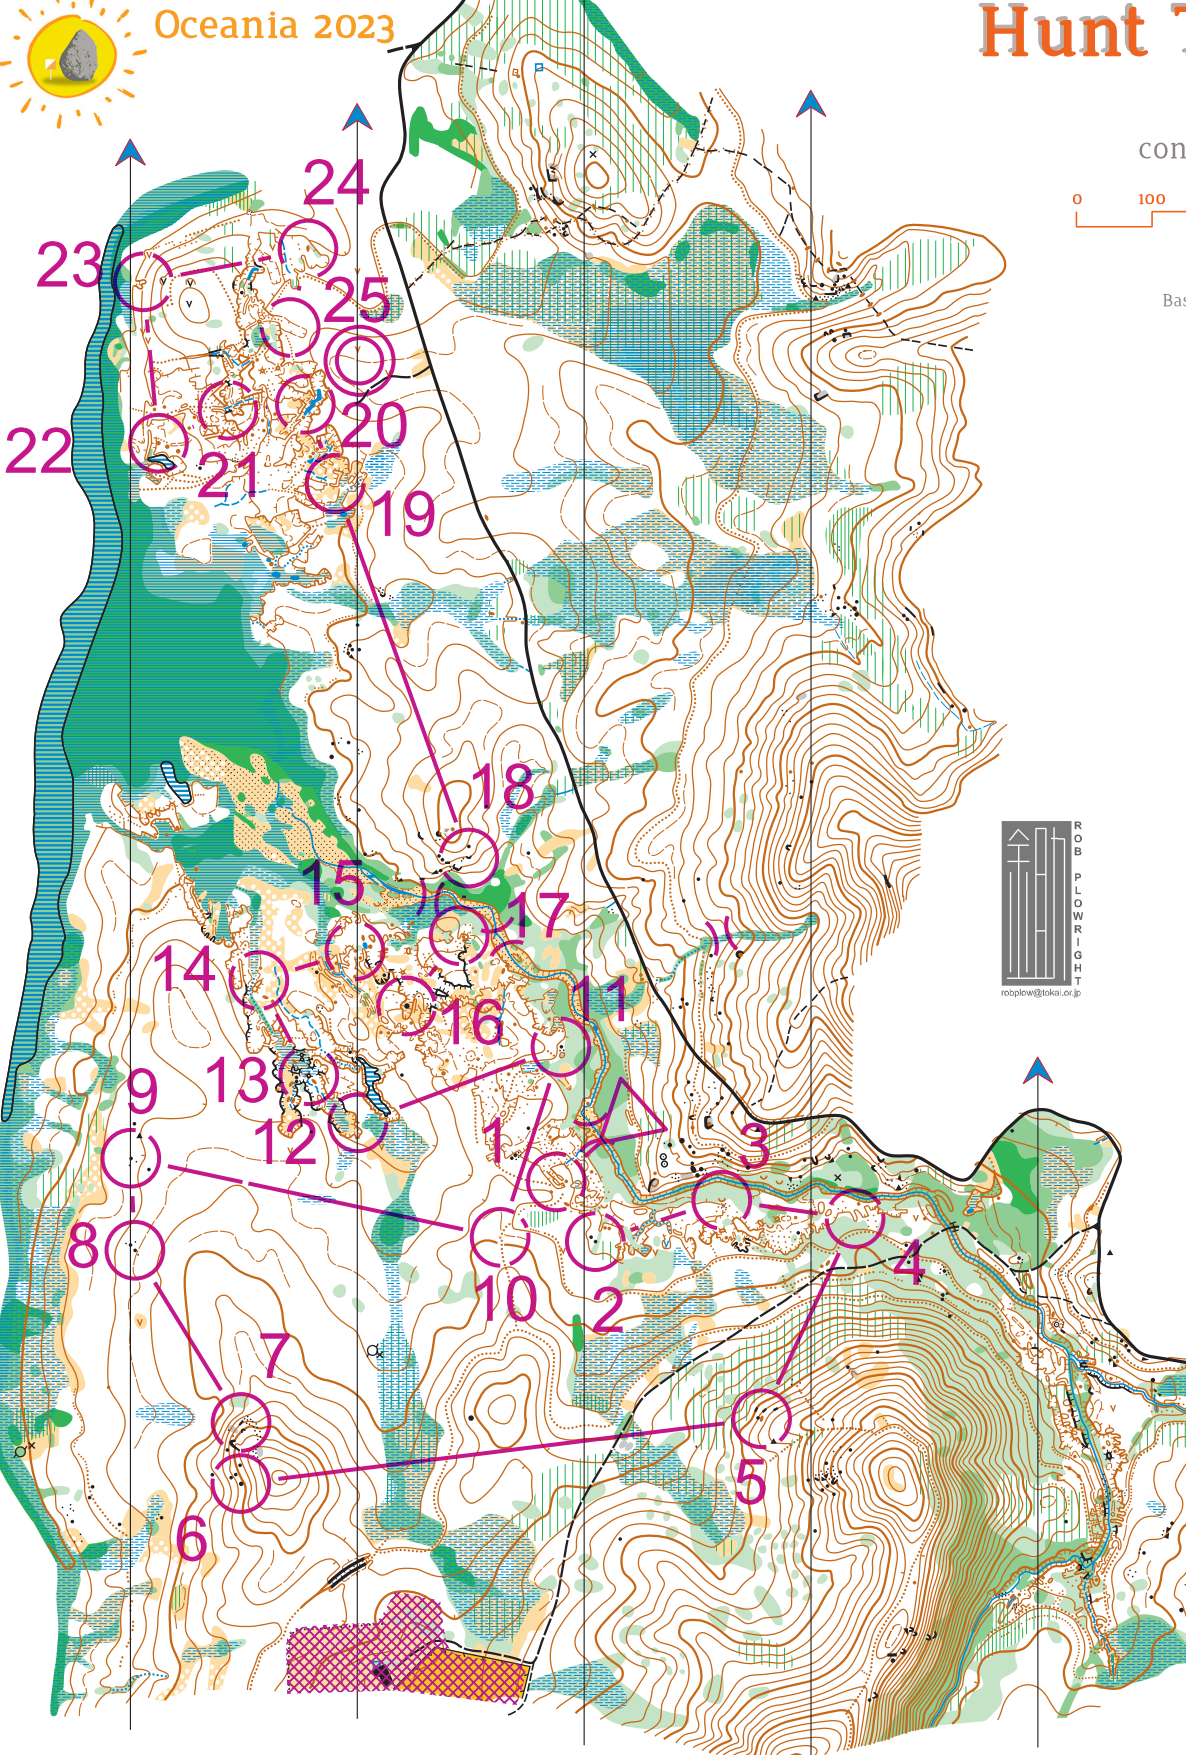

Oceania 2023

# Hunt Tin Mine

scale 1:10 000

contour interval 25m

Produced by Rob Plowright, 2019  
Base map LiDar Data and Aerial Images  
supplied by TASMAT

Orienteering Tasmania Inc  
PO Box 339, Sandy Bay, Tas. 7006  
www.tasorienteeing.asn.au

OCEANIA 2023 MIDDLE					
M21E					
Course 1		5.3 km	107 m		
▷		○			○
1	55	↙	○		○
2	50	↘	▲	1.5/1.0	♀
3	80	∪		2x2	
4	101	←	∩		
5	93		●		○
6	60	↓	▲	2/2.5	♂
7	59	↑	▯	1.5m	⊥
8	94	↘	▲	1.0m	♂
9	95	↖	▲	1.5m	○
10	240		▯		<
11	72		▲	1m	♂
12	75		∧		
13	48		▯	○	♀
14	76		○		♂
15	57	←	●	1.2m	♂
16	78		▲	3.0	♂
17	225		∩		♂
18	56		▯	1.0	⊥
19	238		∩		∨
20	67		○		♂
21	42		▯	2.0	⊥
22	63	←	●		♂
23	239	↑	∩		
24	62		●		♂
25	200		∩	∪	

○--- 100 m --->⊙

R1
R2
R3