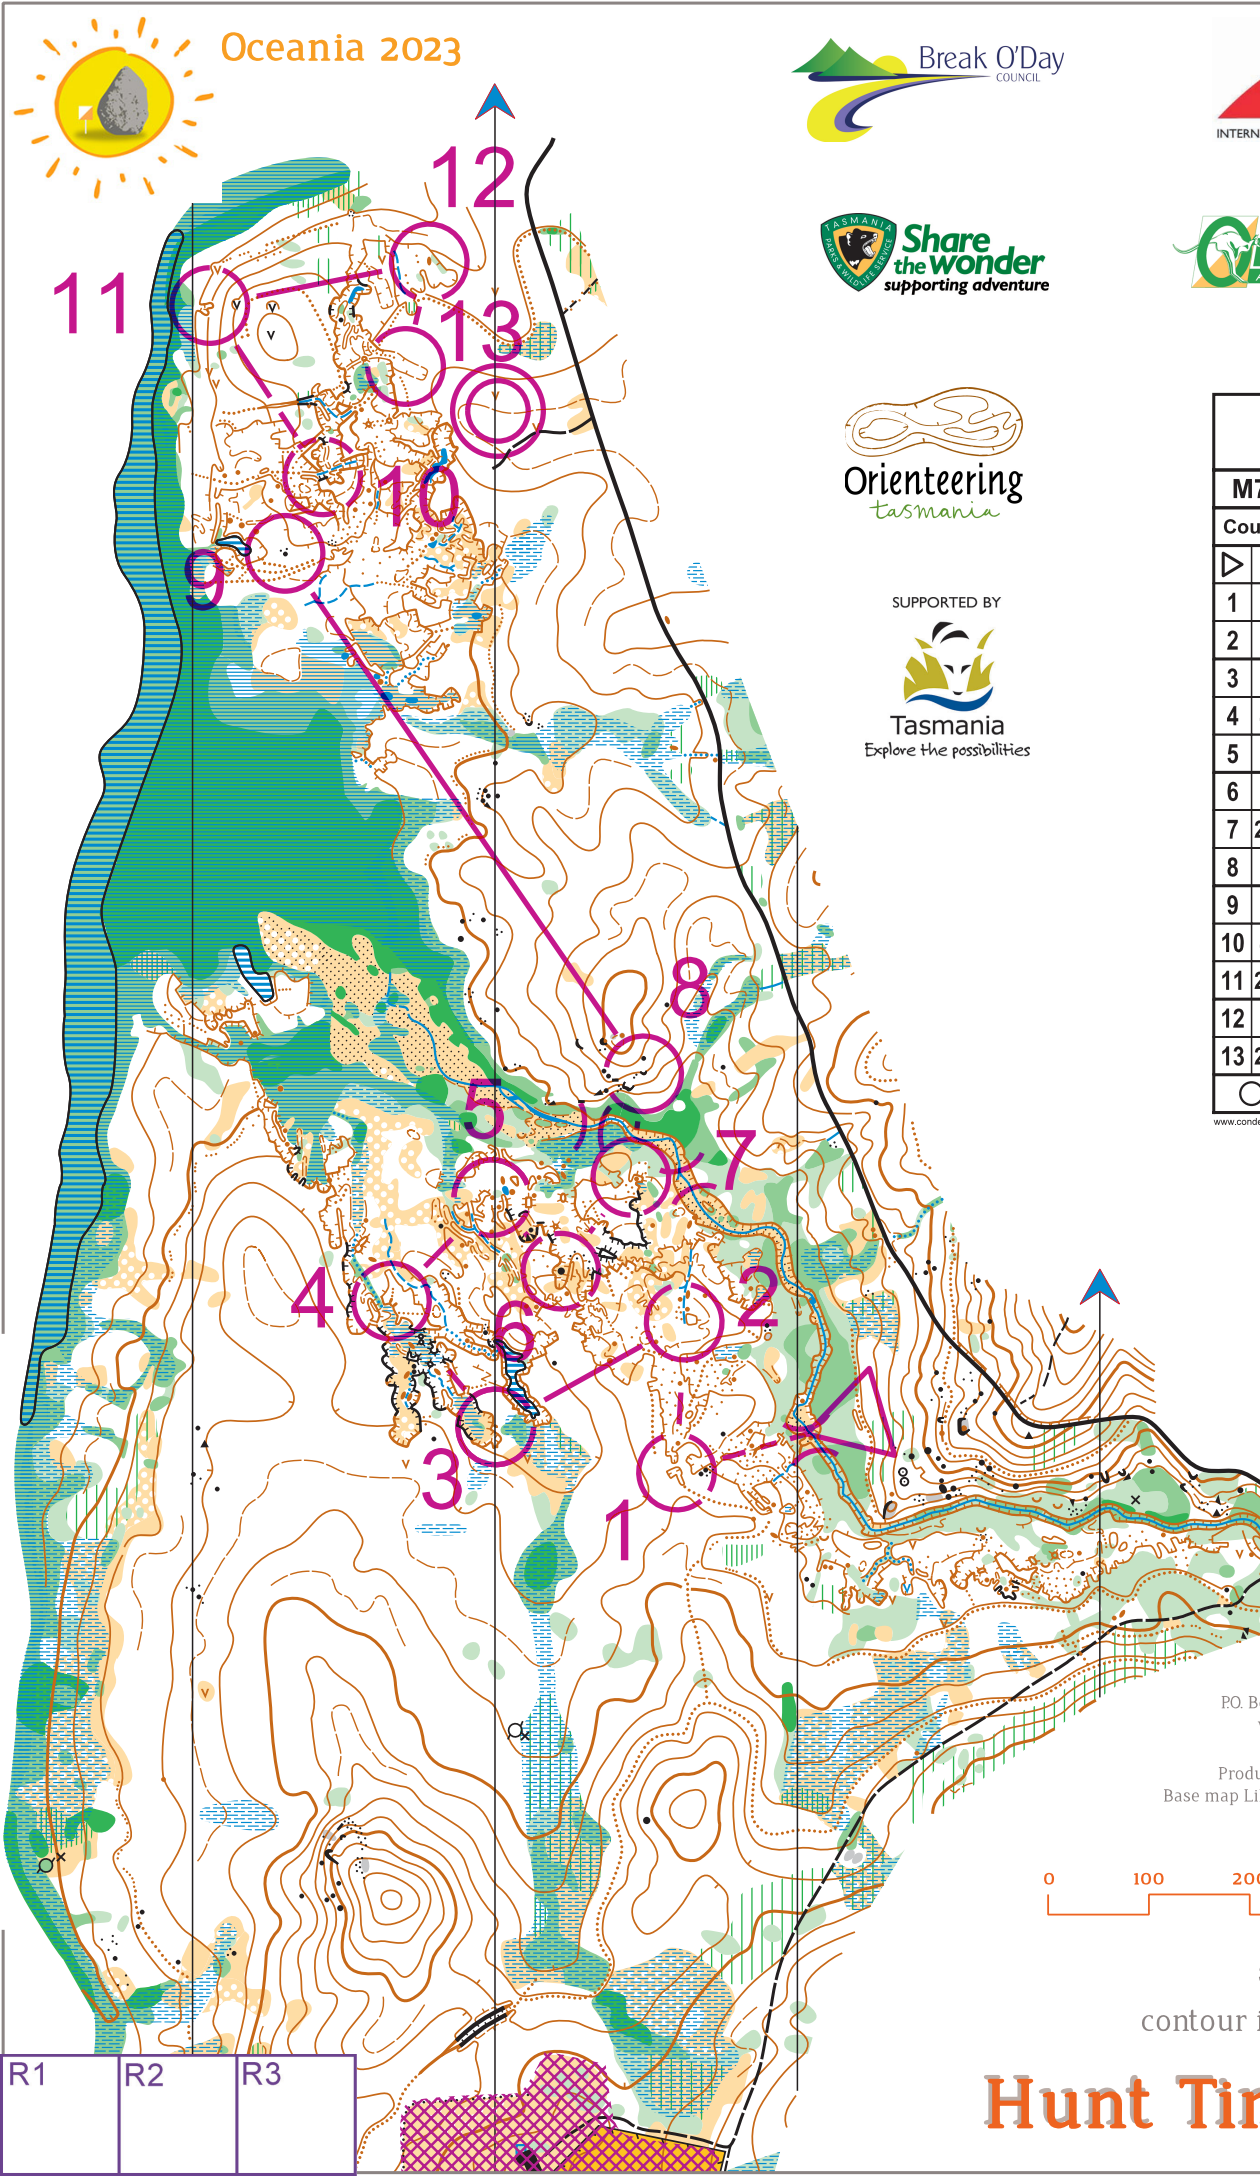

SUPPORTED BY

OCEANIA 2023 MIDDLE				
M75A, W35AS, W60A				
Course	12	2.5 km	55 m	
1	99		3 x 3	
2	73			
3	75			
4	47			
5	57		1.2m	
6	78		3.0	
7	225			
8	56		1.0	
9	64		1.5m	
10	42		2.0	
11	239			
12	62			
13	200			

100 m

Orienteering Tasmania Inc.  
 P.O. Box 339, Sandy Bay, Tas. 7006  
[www.tasorienteeing.asn.au](http://www.tasorienteeing.asn.au)

Produced by Rob Plowright, 2019  
 Base map LiDAR Data and Aerial Images  
 supplied by TASMAR

scale **1:7500**  
 contour interval **2.5m**

# Hunt Tin Mine

R1	R2	R3
----	----	----