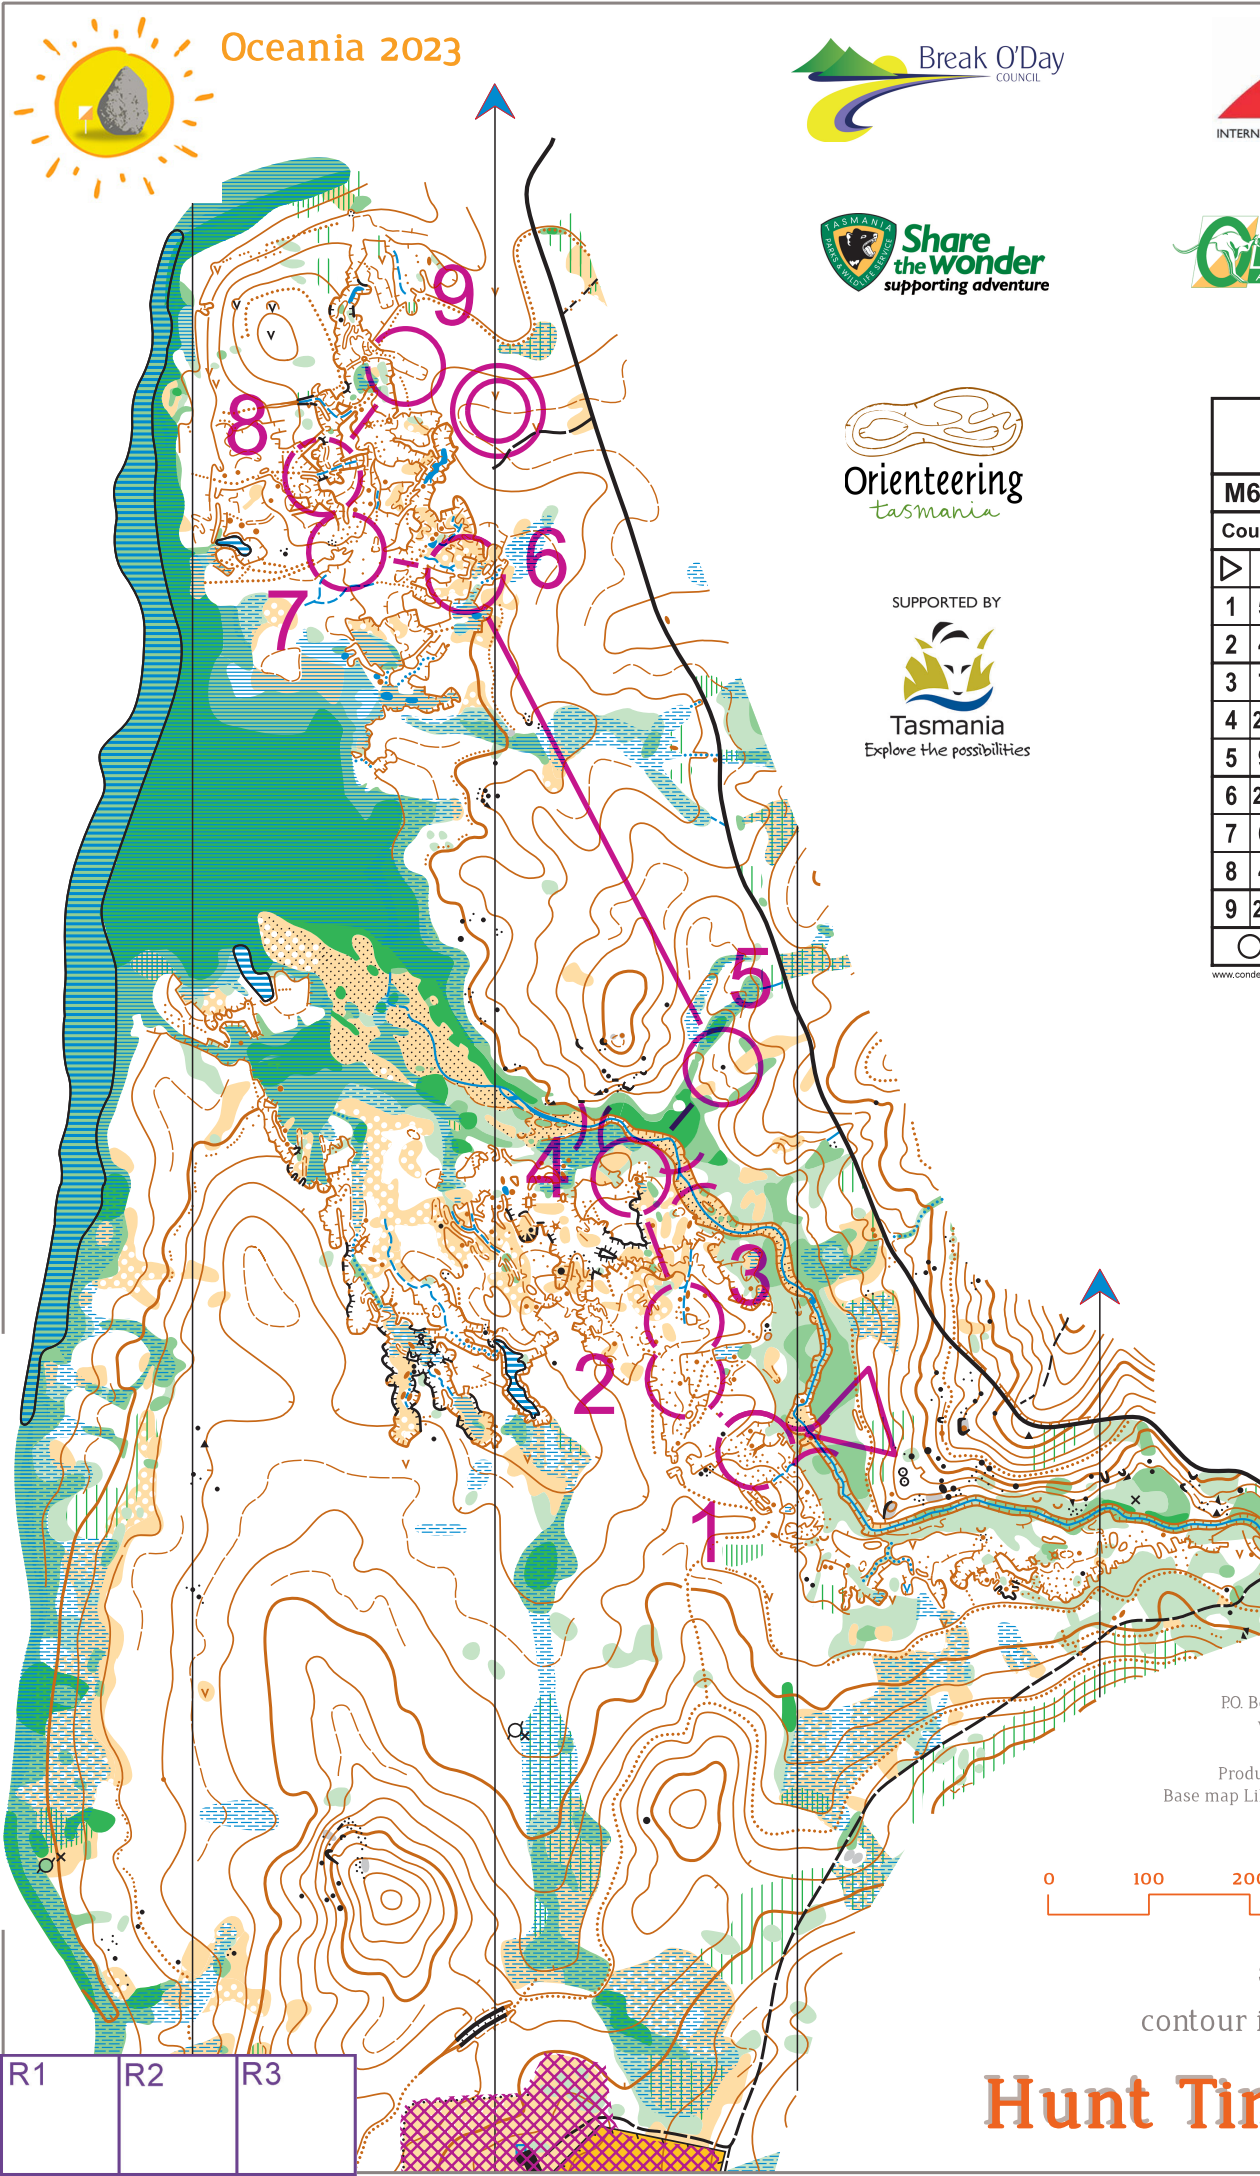

SUPPORTED BY

OCEANIA 2023 MIDDLE				
M65+AS, M85A, W75A				
Course	15	1.5 km	26 m	
1	53			
2	49			
3	73			
4	225			
5	98		0.8m	
6	238			
7	65			
8	42		2.0	
9	200			

Orientoering Tasmania Inc.
P.O. Box 339, Sandy Bay, Tas. 7006
www.tasorientoering.asn.au

Produced by Rob Plowright, 2019
Base map LiDAR Data and Aerial Images
supplied by TASMAR

scale **1:7500**
contour interval **2.5m**

Hunt Tin Mine

R1	R2	R3