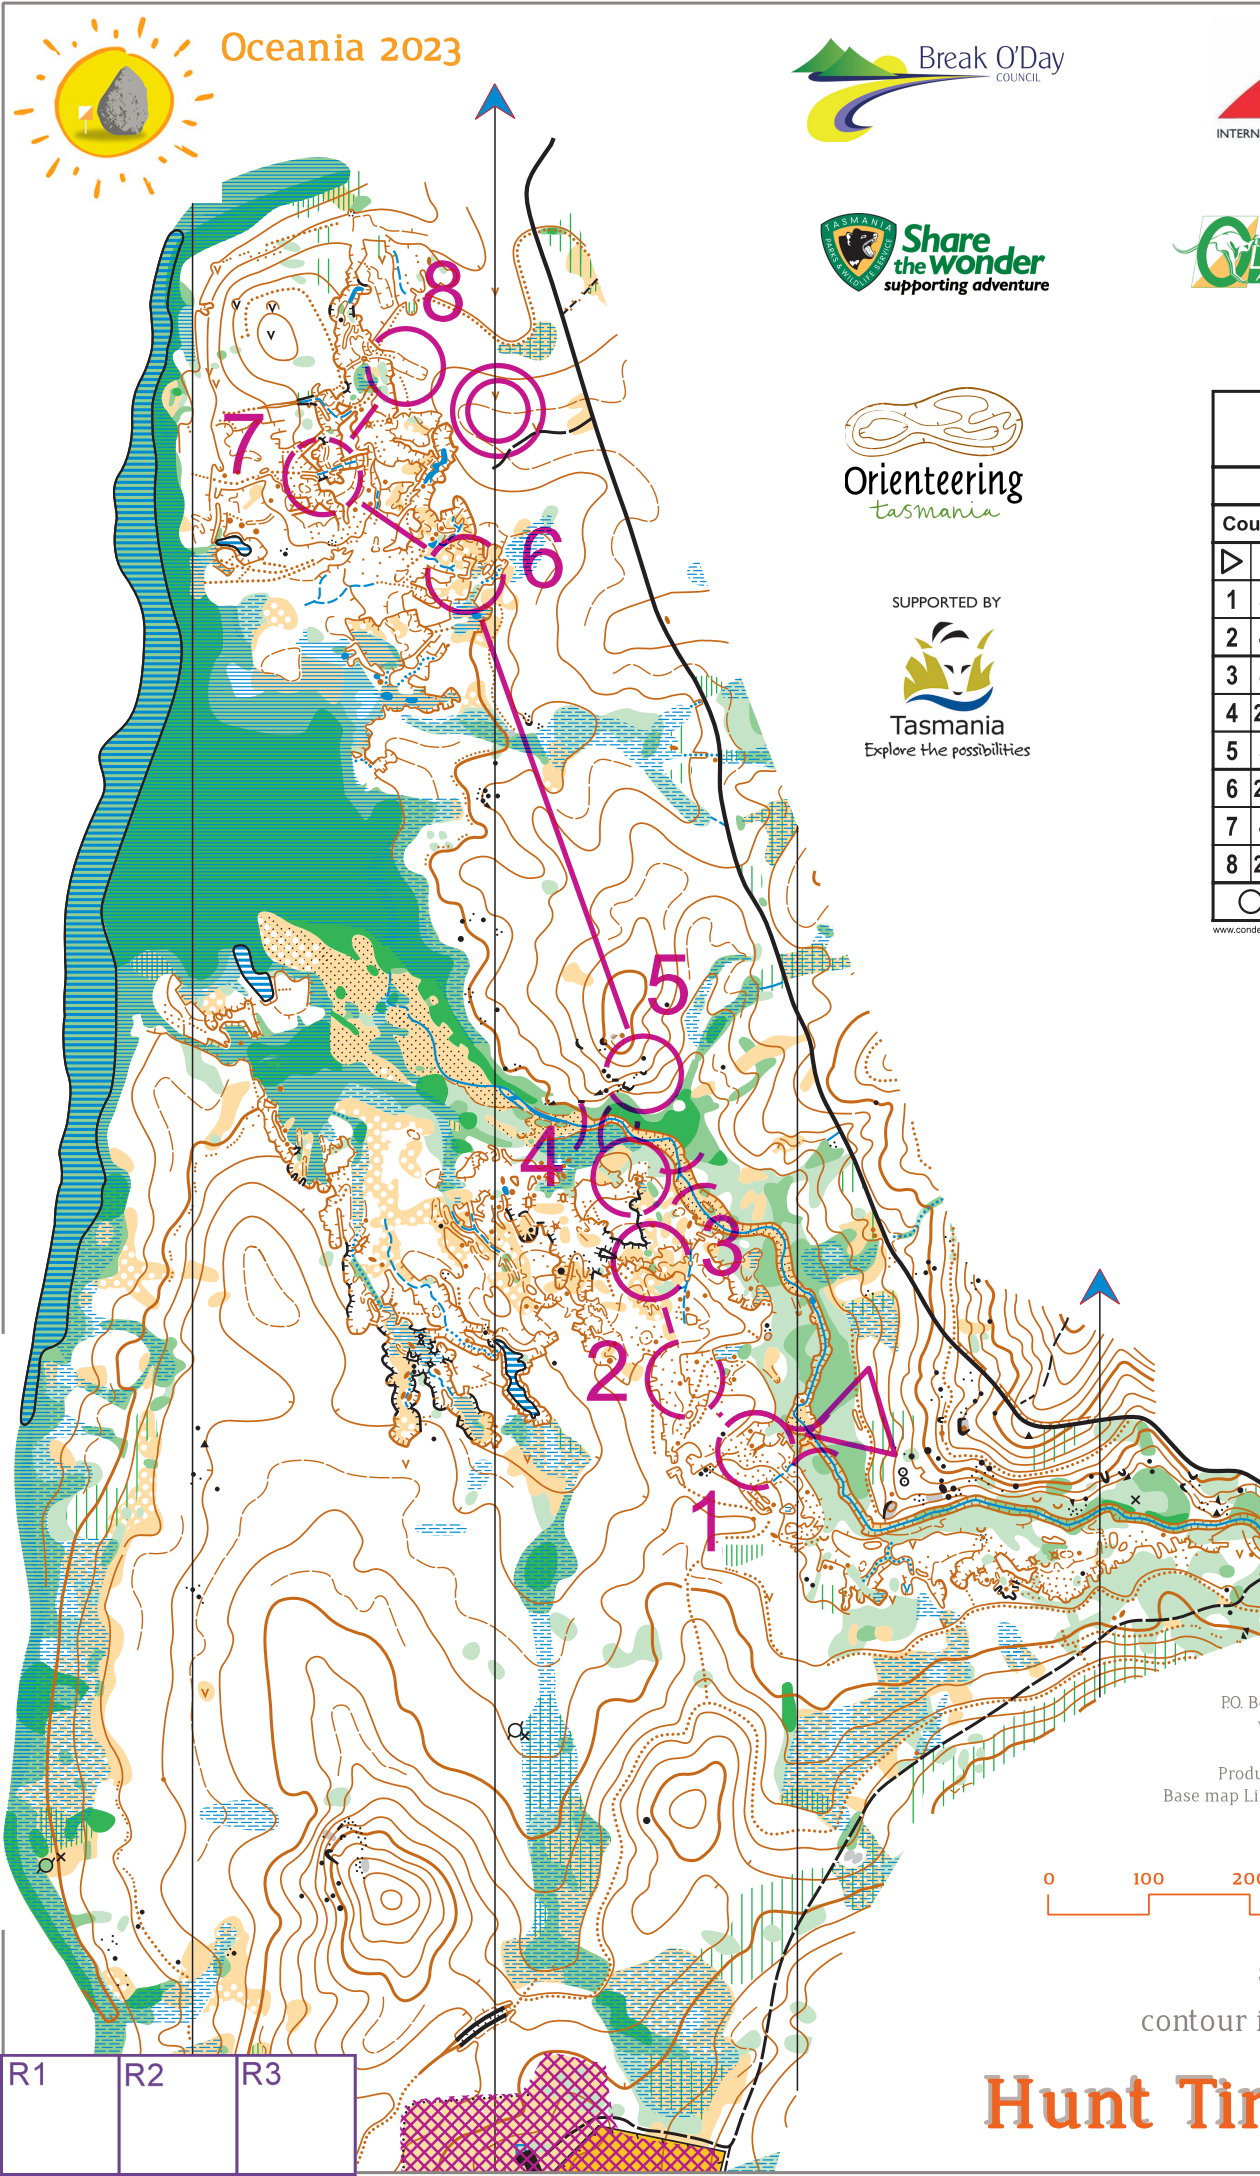

SUPPORTED BY

OCEANIA 2023 MIDDLE				
W80A, W85A				
Course	16	1.5 km	30 m	
1	53			
2	49			
3	81			
4	225			
5	56		1.0	
6	238			
7	42		2.0	
8	200			

--- 100 m ---

Orienteering Tasmania Inc.
P.O. Box 339, Sandy Bay, Tas. 7006
www.tasorienteeing.asn.au

Produced by Rob Plowright, 2019
Base map LiDAR Data and Aerial Images
supplied by TASMAR

scale **1:7500**
contour interval **25m**

R1	R2	R3
----	----	----

Hunt Tin Mine