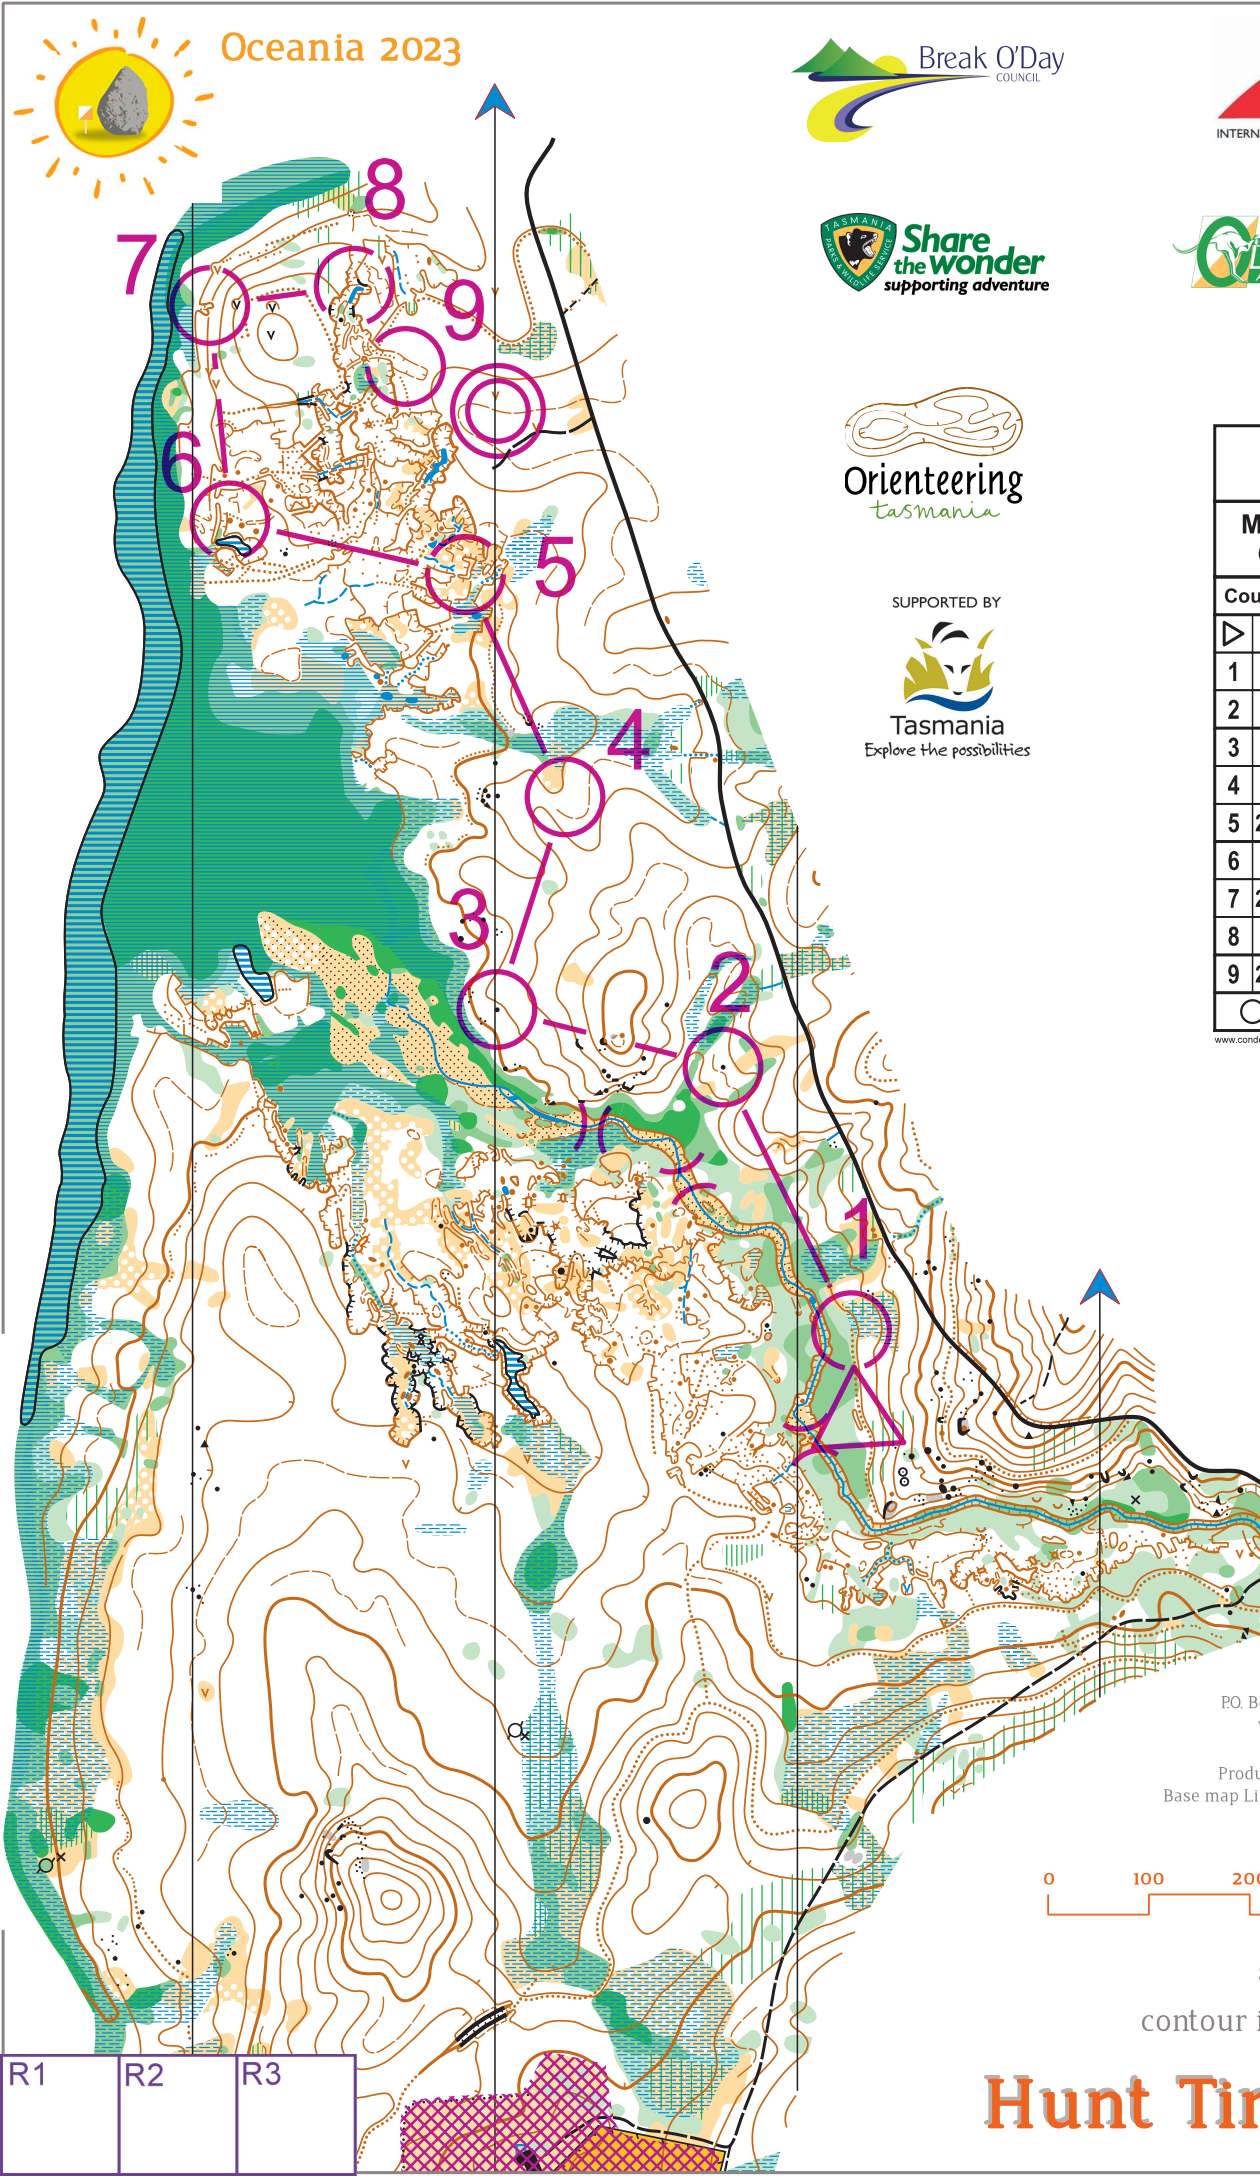

SUPPORTED BY

OCEANIA 2023 MIDDLE			
M Open B, M14A, W Open B, W65+AS			
Course	17	1.9 km	29 m
1	97		
2	98		0.8m
3	58		1.2m
4	96		
5	238		
6	63		
7	239		
8	61		
9	200		

--- 100 m ---

Orienteering Tasmania Inc.
P.O. Box 339, Sandy Bay, Tas. 7006
www.tasorienteeing.asn.au

Produced by Rob Plowright, 2019
Base map LiDAR Data and Aerial Images
supplied by TASMAR

scale **1:7500**
contour interval **2.5m**

R1	R2	R3

Hunt Tin Mine