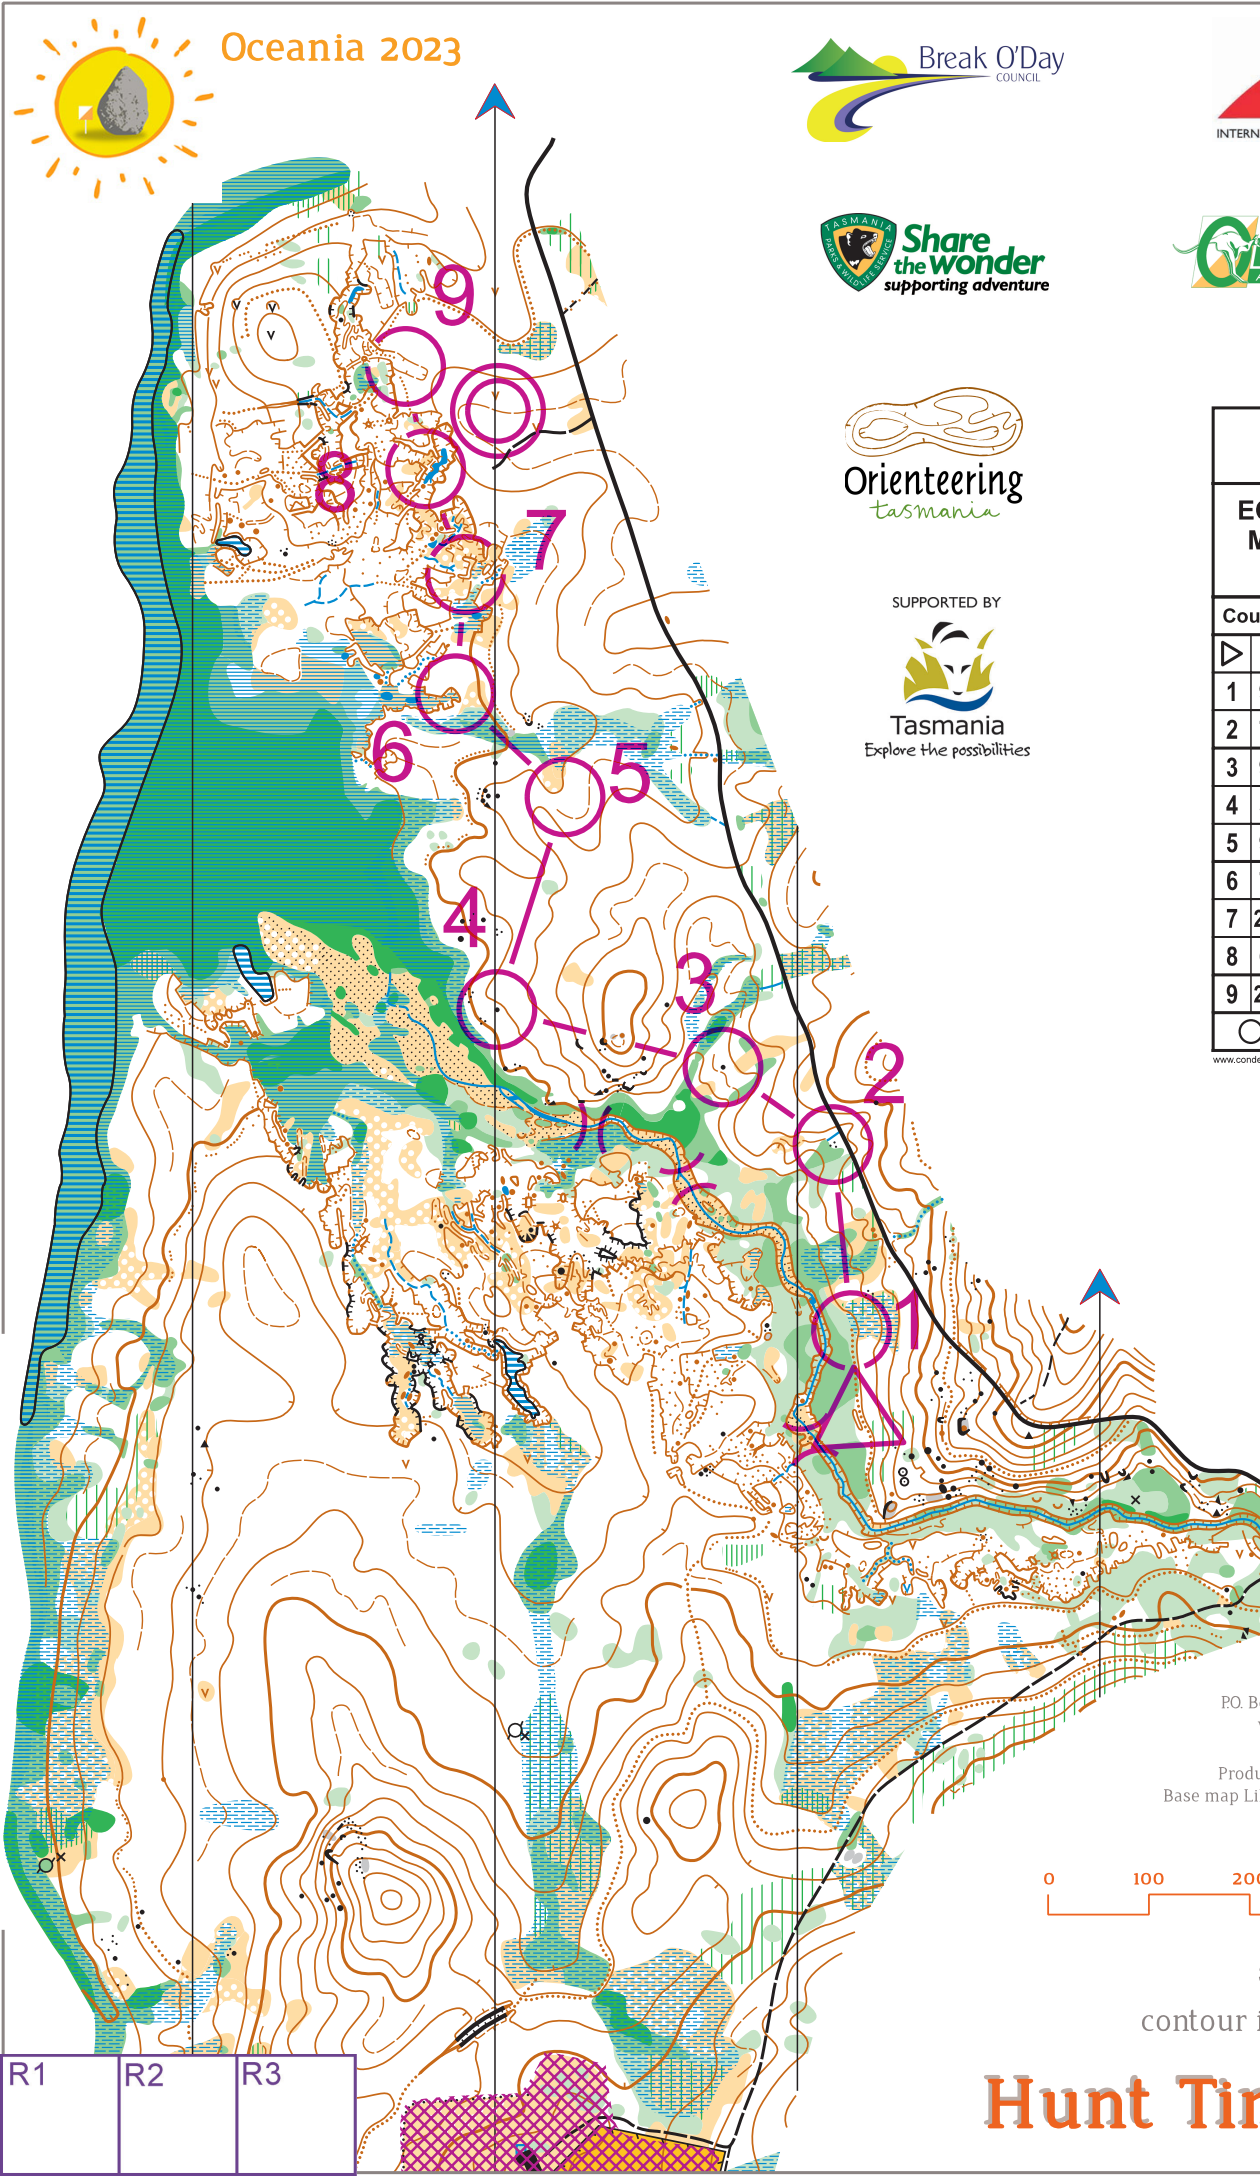

SUPPORTED BY

OCEANIA 2023 MIDDLE			
EOD_M, M Junior B, M12A, W Junior B, W14A			
Course	18	1.4 km	38 m
1	97		
2	71		
3	98		0.8m
4	58		1.2m
5	96		
6	74		
7	238		
8	67		
9	200		

--- 100 m ---

Orienteering Tasmania Inc.
 P.O. Box 339, Sandy Bay, Tas. 7006
www.tasorienteeing.asn.au

Produced by Rob Plowright. 2019
 Base map LiDAR Data and Aerial Images
 supplied by TASMATP

scale **1:7500**
 contour interval **25m**

Hunt Tin Mine

R1	R2	R3
----	----	----