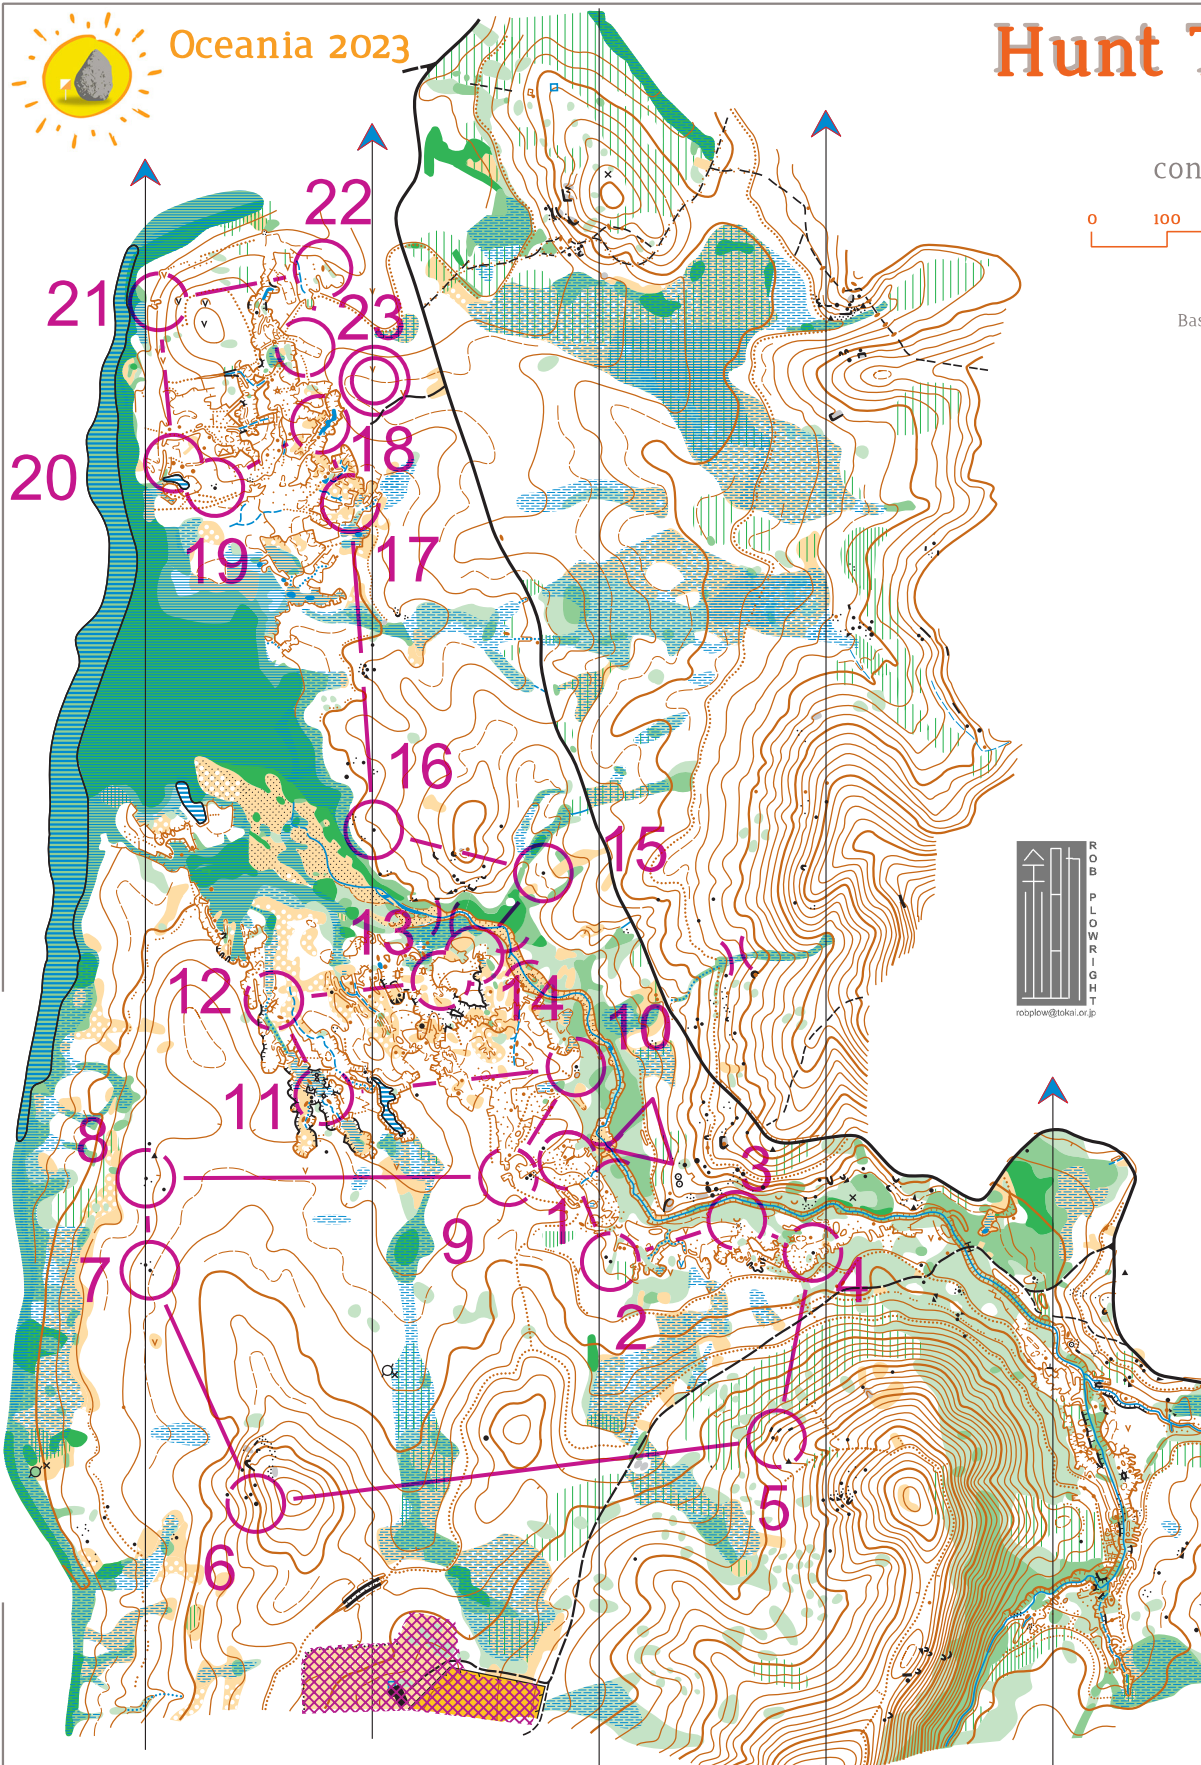

Oceania 2023

Hunt Tin Mine

scale 1:10 000

contour interval 25m

Produced by Rob Plowright, 2019
Base map LiDar Data and Aerial Images
supplied by TASMAT

Orienteering Tasmania Inc
PO Box 339, Sandy Bay, Tas. 7006
www.tasorienteeing.asn.au

OCEANIA 2023 MIDDLE				
M18A, M20A, M35A				
Course 2	5.1 km	99 m		
▷	○	○	○	○
1 53	▨	Y		
2 50	↘ ▲	1.5/1.0	○	
3 80	U	2x2		
4 103	▲	0.5/1.0	○	
5 93	●		○	
6 60	↓ ▲	2/2.5	○	
7 94	↘ ▲	1.0m	○	
8 95	↖ ▲	1.5m	○	
9 99	⊖	3x3		
10 72	▲	1m	○	
11 48	|||	⊖	○	
12 76	○		○	
13 77	←	▨		
14 225	|||	∩		♻️
15 98	▲	0.8m	○	
16 58	▲	1.2m	○	
17 238	↖		∩	
18 67	○		∩	
19 64	▲	1.5m	○	
20 63	←	●	○	
21 239	↑	∩		
22 62	●		○	
23 200	∩	—		

SUPPORTED BY

R1
R2
R3