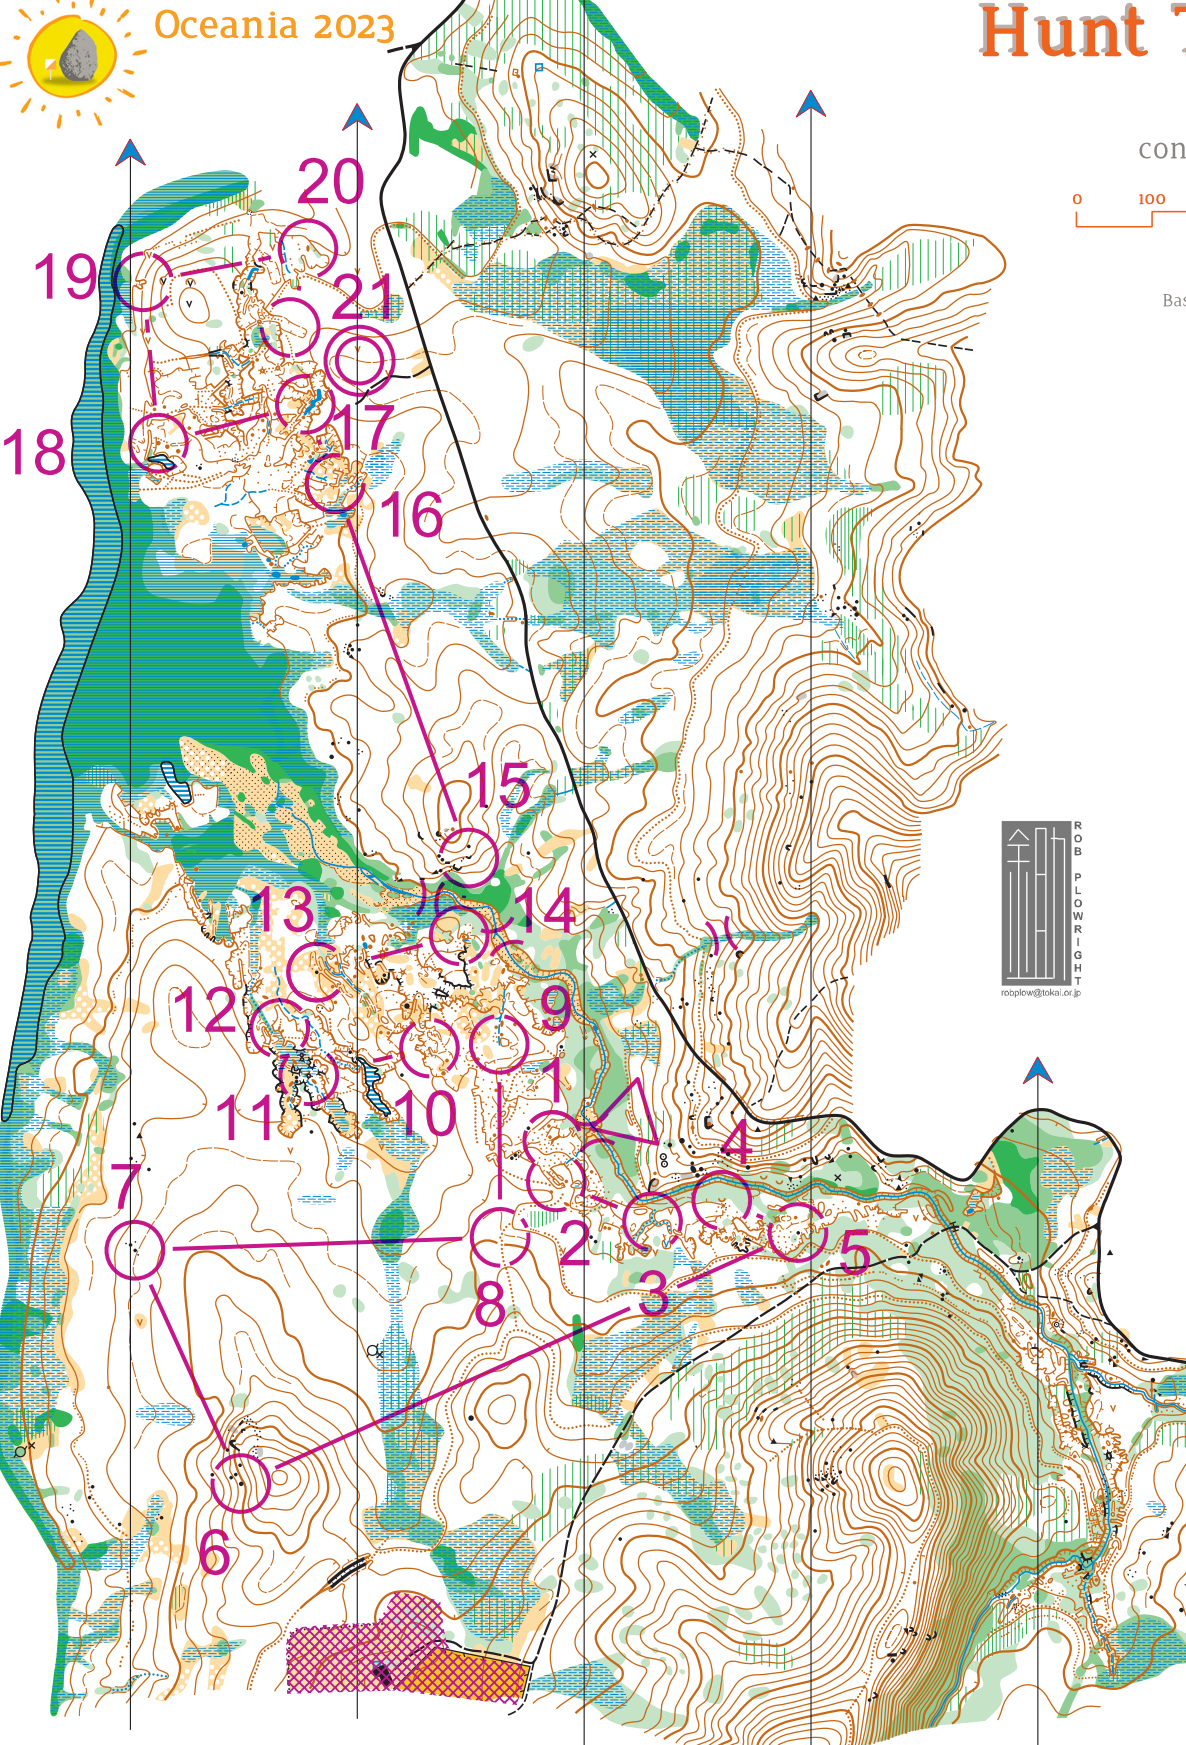

Oceania 2023

Hunt Tin Mine

scale 1:10 000

contour interval 25m

Produced by Rob Plowright, 2019
Base map LiDar Data and Aerial Images
supplied by TASMALP

Orienteering Tasmania Inc
PO Box 339, Sandy Bay, Tas. 7006
www.tasorienteeing.asn.au

OCEANIA 2023 MIDDLE				
M40A, W21E				
Course 3	4.6 km	78 m		
▷		○		○
1 53	▤	Y		
2 55	↙	○		○
3 79	⋯	Y		
4 80	∪	2 x 2		
5 103	▲	0.5/1.0		○
6 60	↓	2/2.5		○
7 94	↘	▲	1.0m	○
8 240	▤	<		
9 73	▤			⊥
10 45	∩			○
11 48	∩	∩	○	○
12 47	↖	∧		
13 46	▲	0.8/1.2		○
14 225	∩	∩		♻
15 56	∩	1.0		⊥
16 238	∩			∨
17 67	○			∩
18 63	←	●		○
19 239	↑	∩		
20 62		●		○
21 200		∩	—	

○ --- 100 m ---> ○

R1
R2
R3