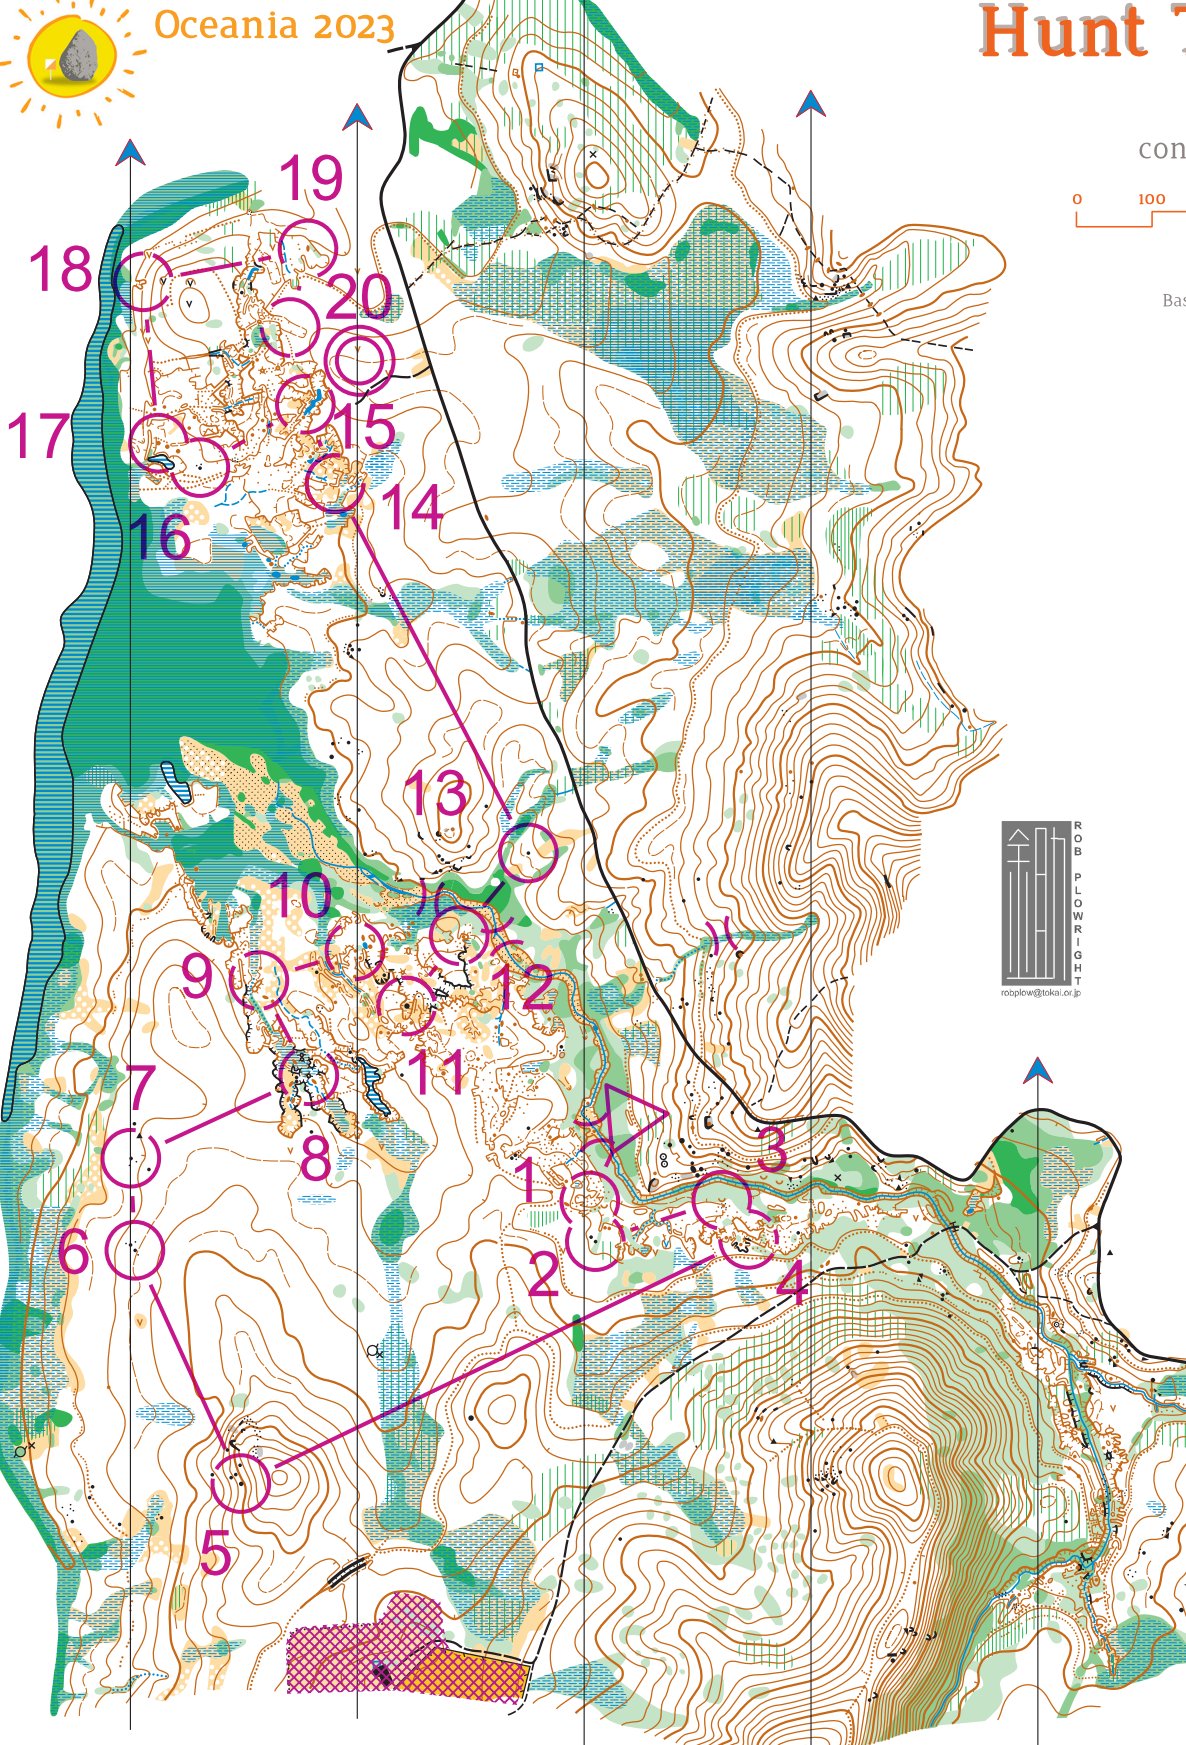

Oceania 2023

# Hunt Tin Mine

scale 1:10 000

contour interval 25m

Produced by Rob Plowright, 2019  
Base map LiDar Data and Aerial Images  
supplied by TASMAT

Orienteering Tasmania Inc  
PO Box 339, Sandy Bay, Tas. 7006  
www.tasorienteeing.asn.au

OCEANIA 2023 MIDDLE				
M16A, M21A, M45A				
Course 4	4.0 km	52 m		
▷	○	○	○	○
1 86 ↘	⊗			
2 50 ↘	▲	1.5/1.0		○
3 80	∪	2 x 2		
4 92 ↑	≡	2.0m		⊥
5 60 ↓	▲	2/2.5		○
6 94 ↘	▲	1.0m		○
7 95 ↘	▲	1.5m		○
8 48	≡	○		○
9 76	○			○
10 57 ←	●	1.2m		○
11 78	▲	3.0		○
12 225	∩			♻️
13 98	▲	0.8m		○
14 238	≡			∇
15 67	○			⊥
16 64	▲	1.5m		○
17 63 ←	●			○
18 239 ↑	∩			
19 62	●			○
20 200	∩	—		

○ --- 100 m ---> ○

R1
R2
R3