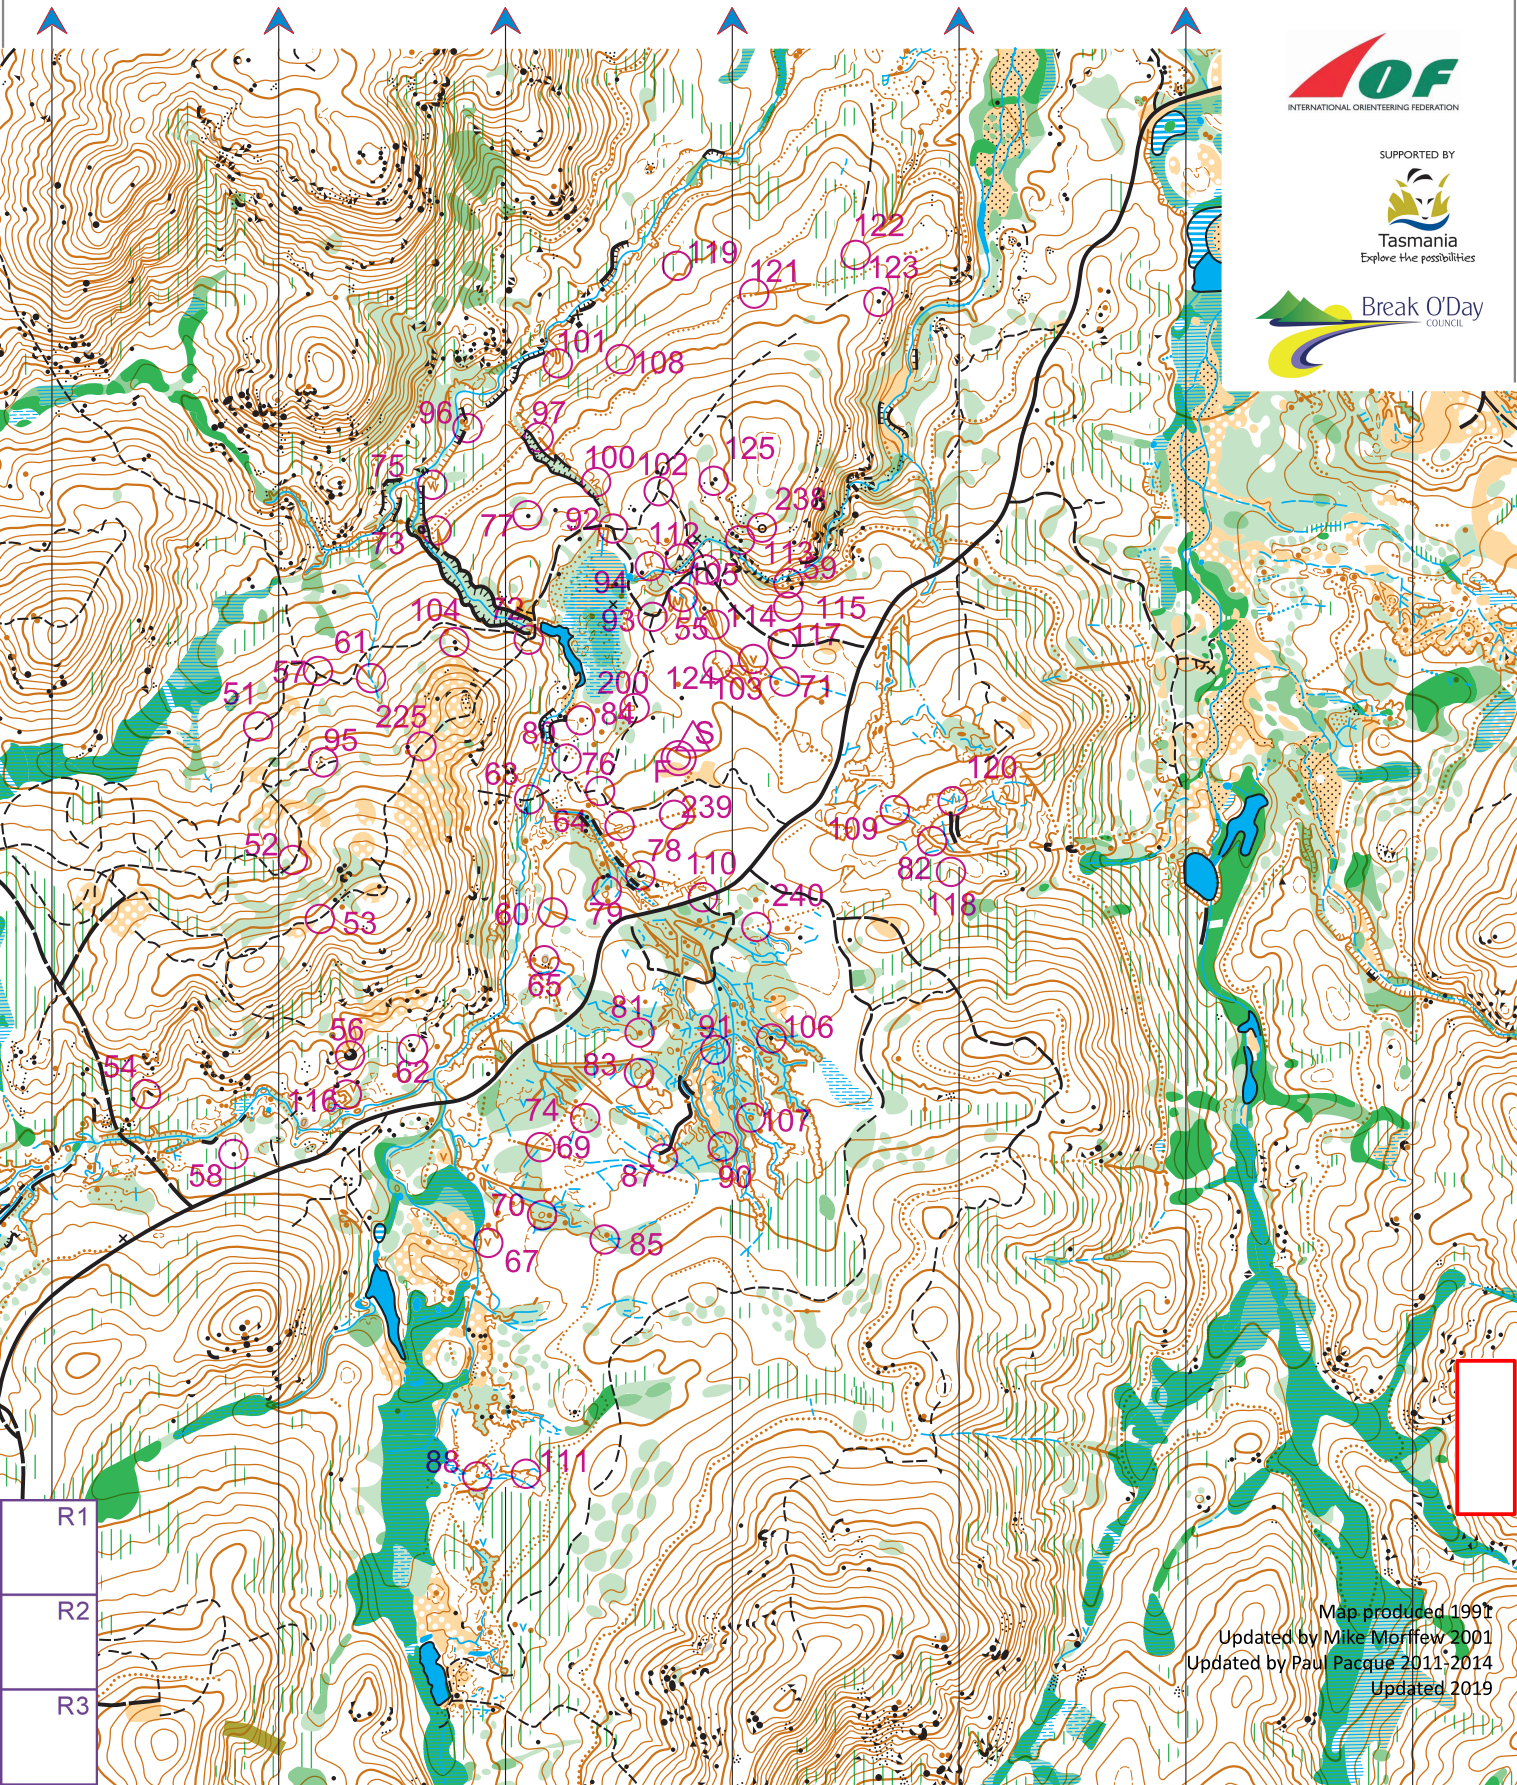

Argonaut

scale 1:10 000 contour interval 25m

0 100 200 300 400 500m

Oceania 2023

Original Fieldword: Kjell Melander, Jørgen Fors, Arto Rautiainen & Mike Morffew 1991
Updates: Paul Pacqué, Rob Plowright & Mike Morffew

Orienteering Tasmania Inc.
PO. Box 339, Sandy Bay, Tas. 7006
www.tasorienteeing.asn.au

SUPPORTED BY

R1
R2
R3

Map produced 1991
Updated by Mike Morffew 2001
Updated by Paul Pacqué 2011-2014
Updated 2019