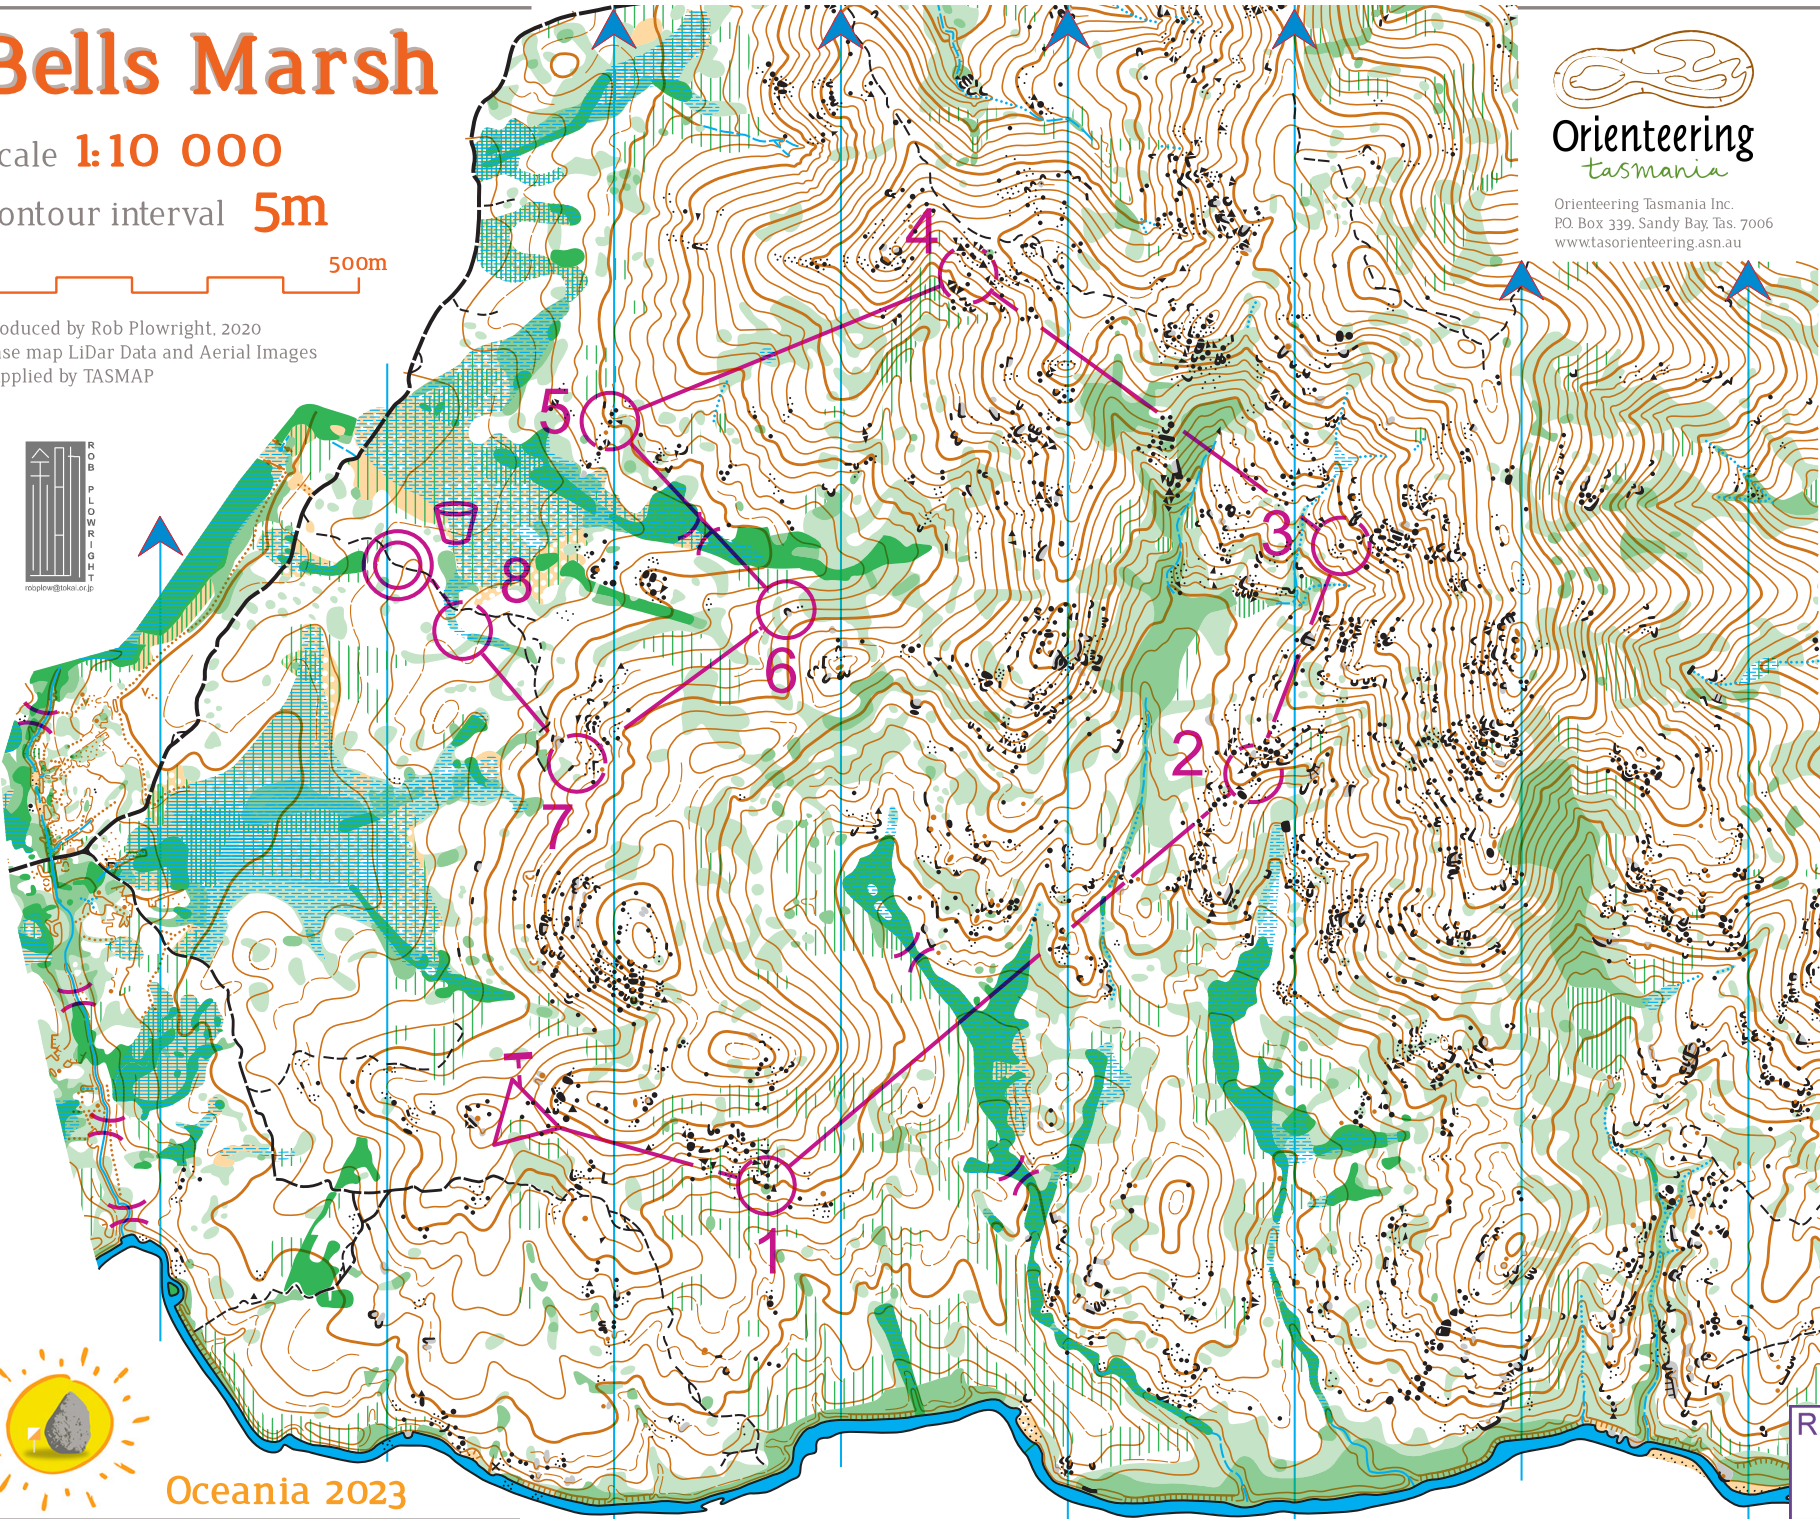

Bells Marsh

scale 1:10 000

contour interval 5m

Produced by Rob Plowright, 2020
Base map LiDar Data and Aerial Images
supplied by TASMAT

Orienteering Tasmania Inc.
PO. Box 339, Sandy Bay, Tas. 7006
www.tasorienteeing.asn.au

SUPPORTED BY

Tasmania
Explore the possibilities

OceaniaLong2023					
M75A, W45AS, W65A, W70A					
Course 14	3.7 km	170 m			
---- 80 m ----> Δ					
1	180	|↑|	▲	2/3	○
2	149	↖	▲	2/3	○
3	186	←	▲	2	○
4	240	↑	▲	1	○
5	195	↓	▲	1	○
6	218	▤		2	○
7	122	∩	∩		
8	200	∴		<	○
○---- 130 m ----> ○					

Oceania 2023

R1	R2	R3