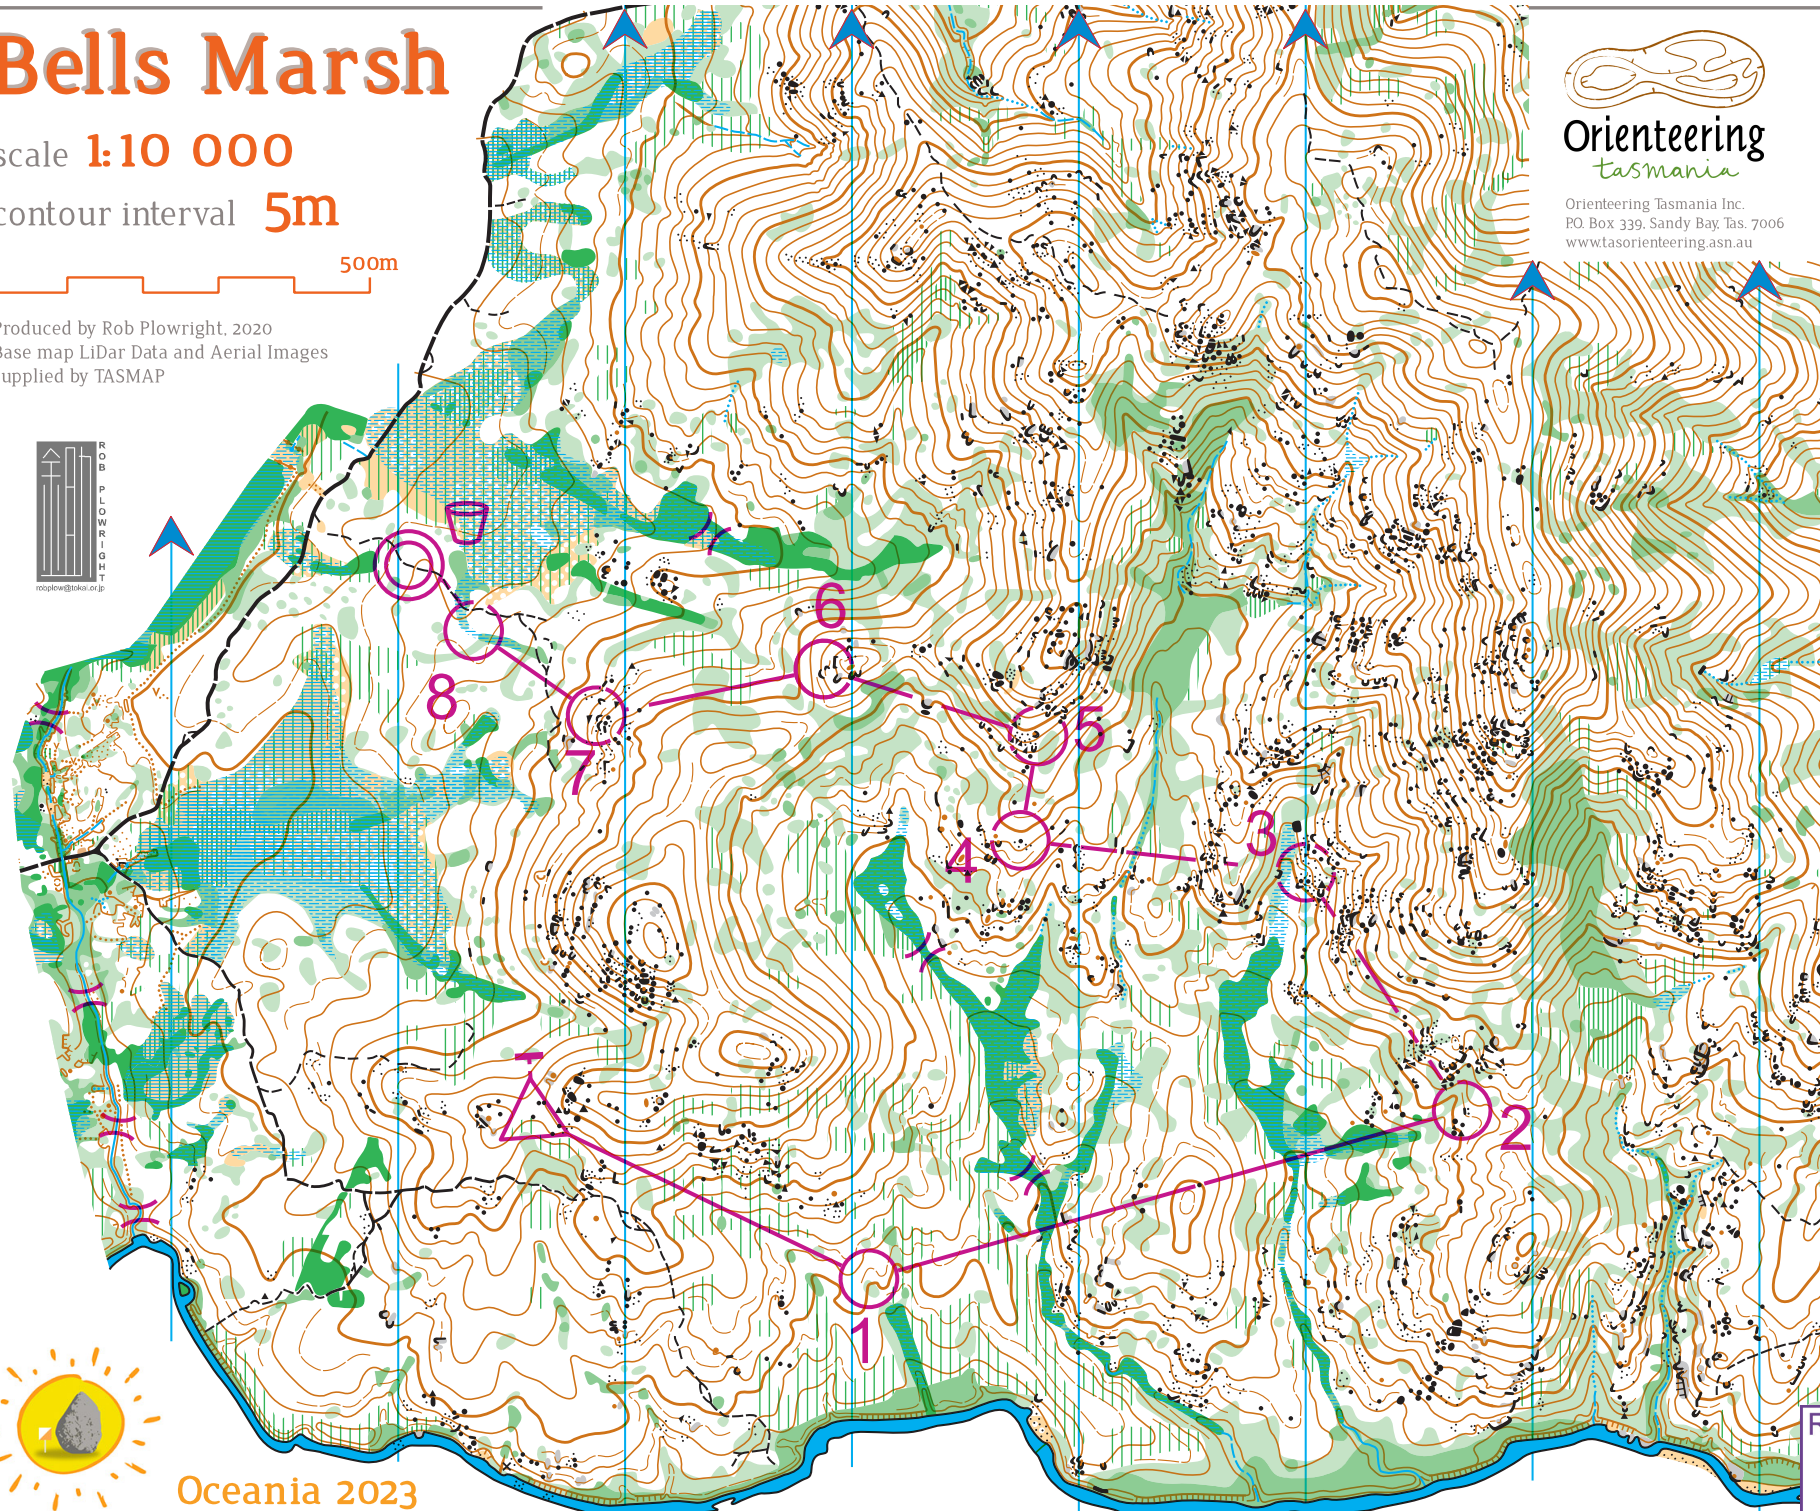

Bells Marsh

scale **1:10 000**

contour interval **5m**

Produced by Rob Plowright, 2020
Base map LiDar Data and Aerial Images
supplied by TASMAT

Orienteering Tasmania Inc.
PO. Box 339, Sandy Bay, Tas. 7006
www.tasorienting.asn.au

SUPPORTED BY

Tasmania
Explore the possibilities

OceaniaLong2023

**M65+AS, M80A,
W55AS, W75A**

Course 15 **3.2 km** 120 m

---- 80 m ----> Δ

Course	Distance	Start	End	Control 1	Control 2	Control 3	Control 4	Control 5
1	214	▲	∩					☐
2	187	∩		1	∩			
3	135	∩	∩					
4	181	▲		1/2	∩			
5	159	∩		2	∩			
6	193	∩		1	∩			
7	164	∩		2.5	∩			
8	200	∩		<	∩			

R1	R2	R3

Oceania 2023