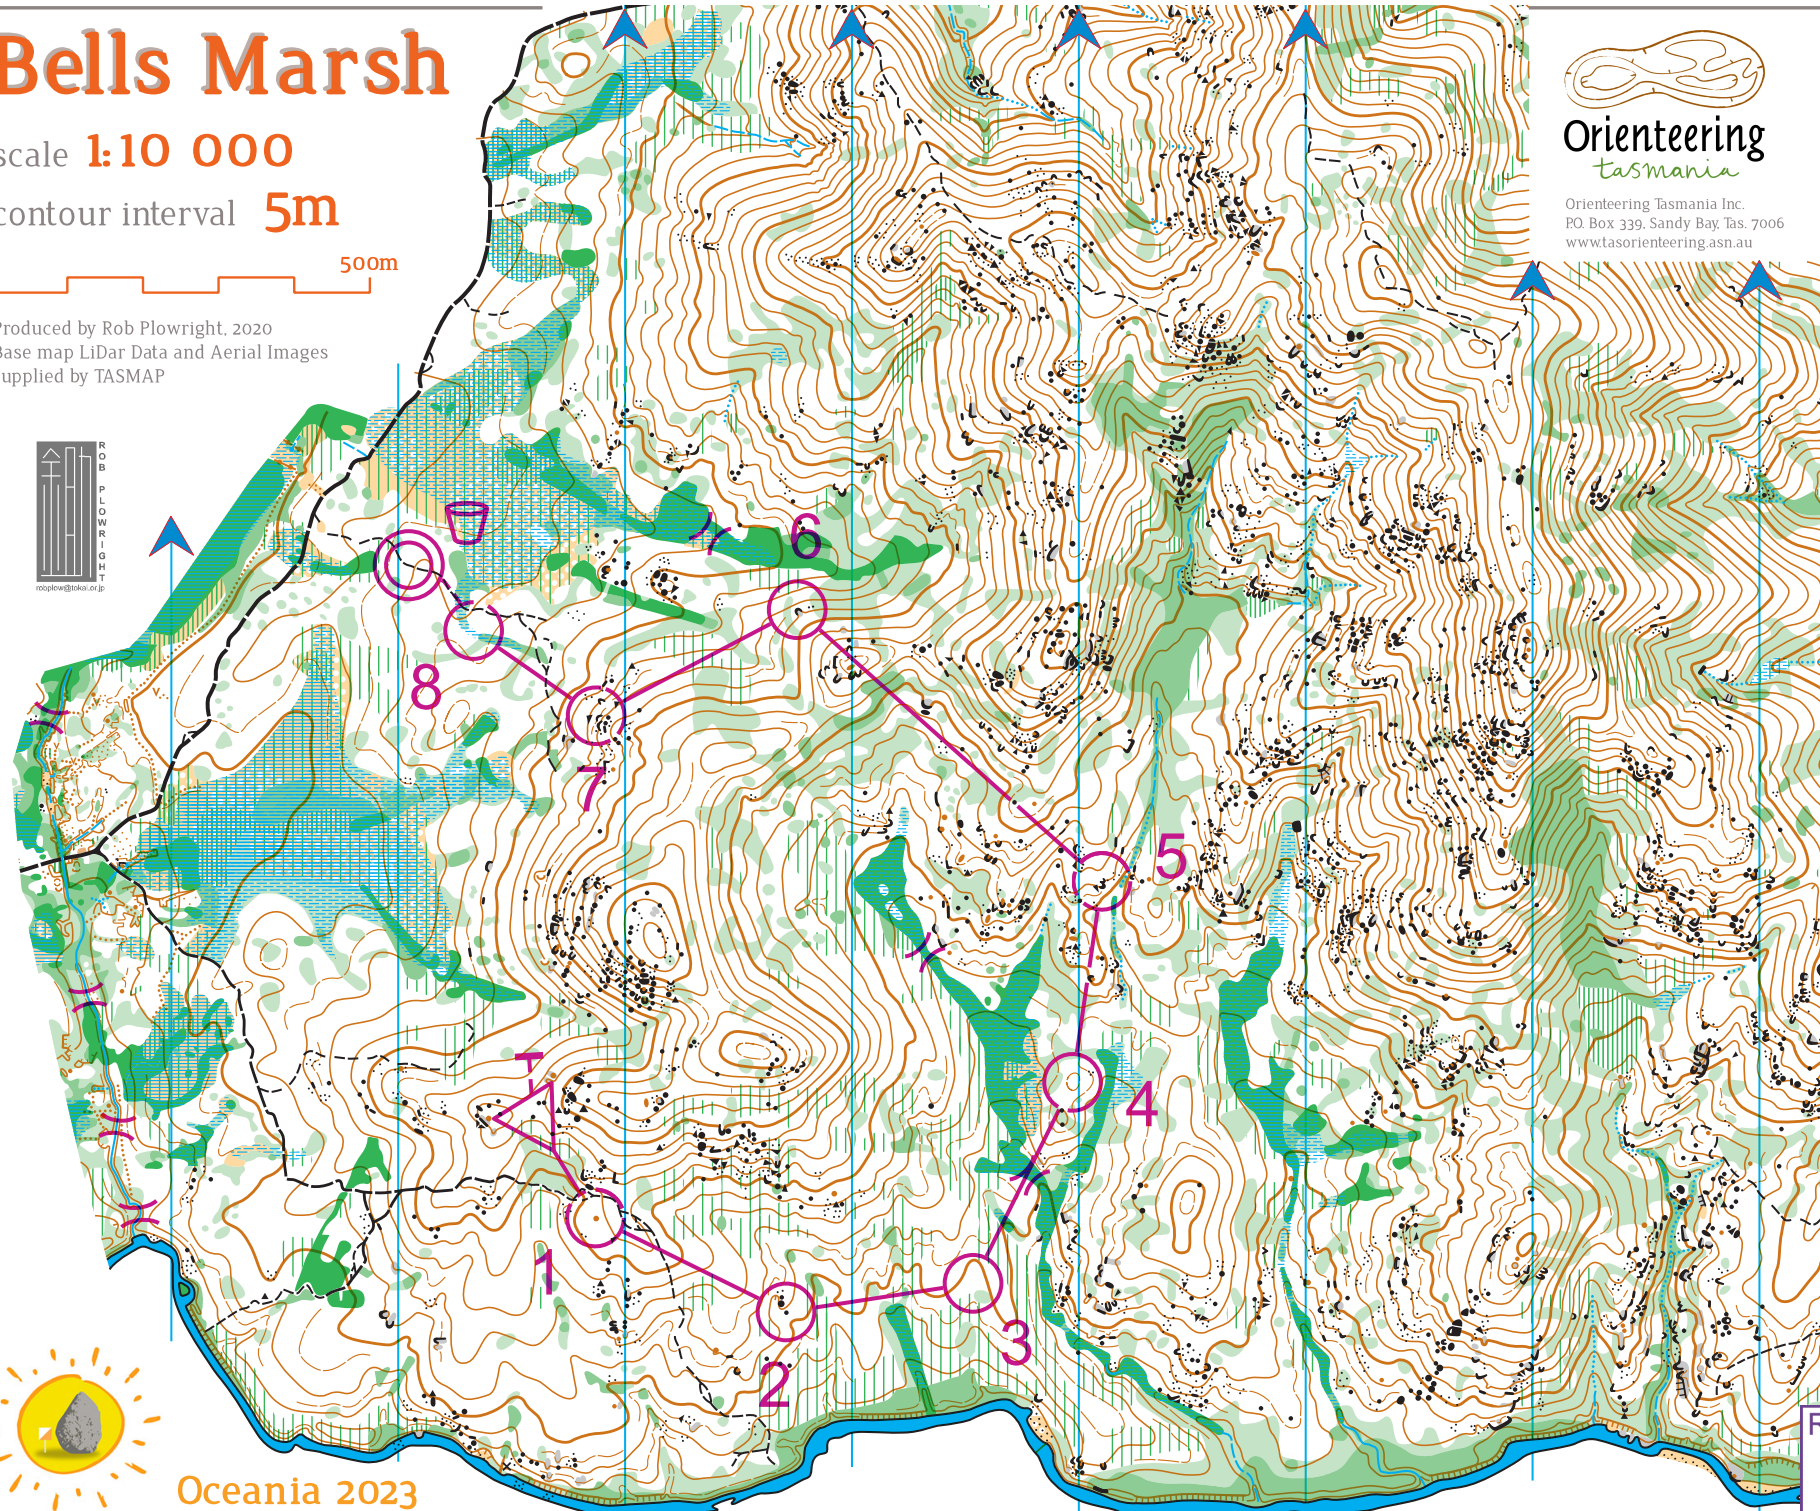

Bells Marsh

scale **1:10 000**

contour interval **5m**

Produced by Rob Plowright, 2020
Base map LiDar Data and Aerial Images
supplied by TASMAR

Orienteering Tasmania Inc.
P.O. Box 339, Sandy Bay, Tas. 7006
www.tasorienteing.asn.au

SUPPORTED BY

Tasmania
Explore the possibilities

OceaniaLong2023				
M85A, W65+AS, W80A				
Course 16	2.5 km	85 m		
---- 80 m ----> Δ				
1	183	●	1	Q
2	198	∇	1/1.5	Q
3	133	∩		
4	171	○		
5	157	▩	▩	▩
6	218	▩	2	○
7	164	∩	2.5	L
8	200	∩	<	Q
○ ---- 130 m ----> ○				

Oceania 2023

R1	R2	R3