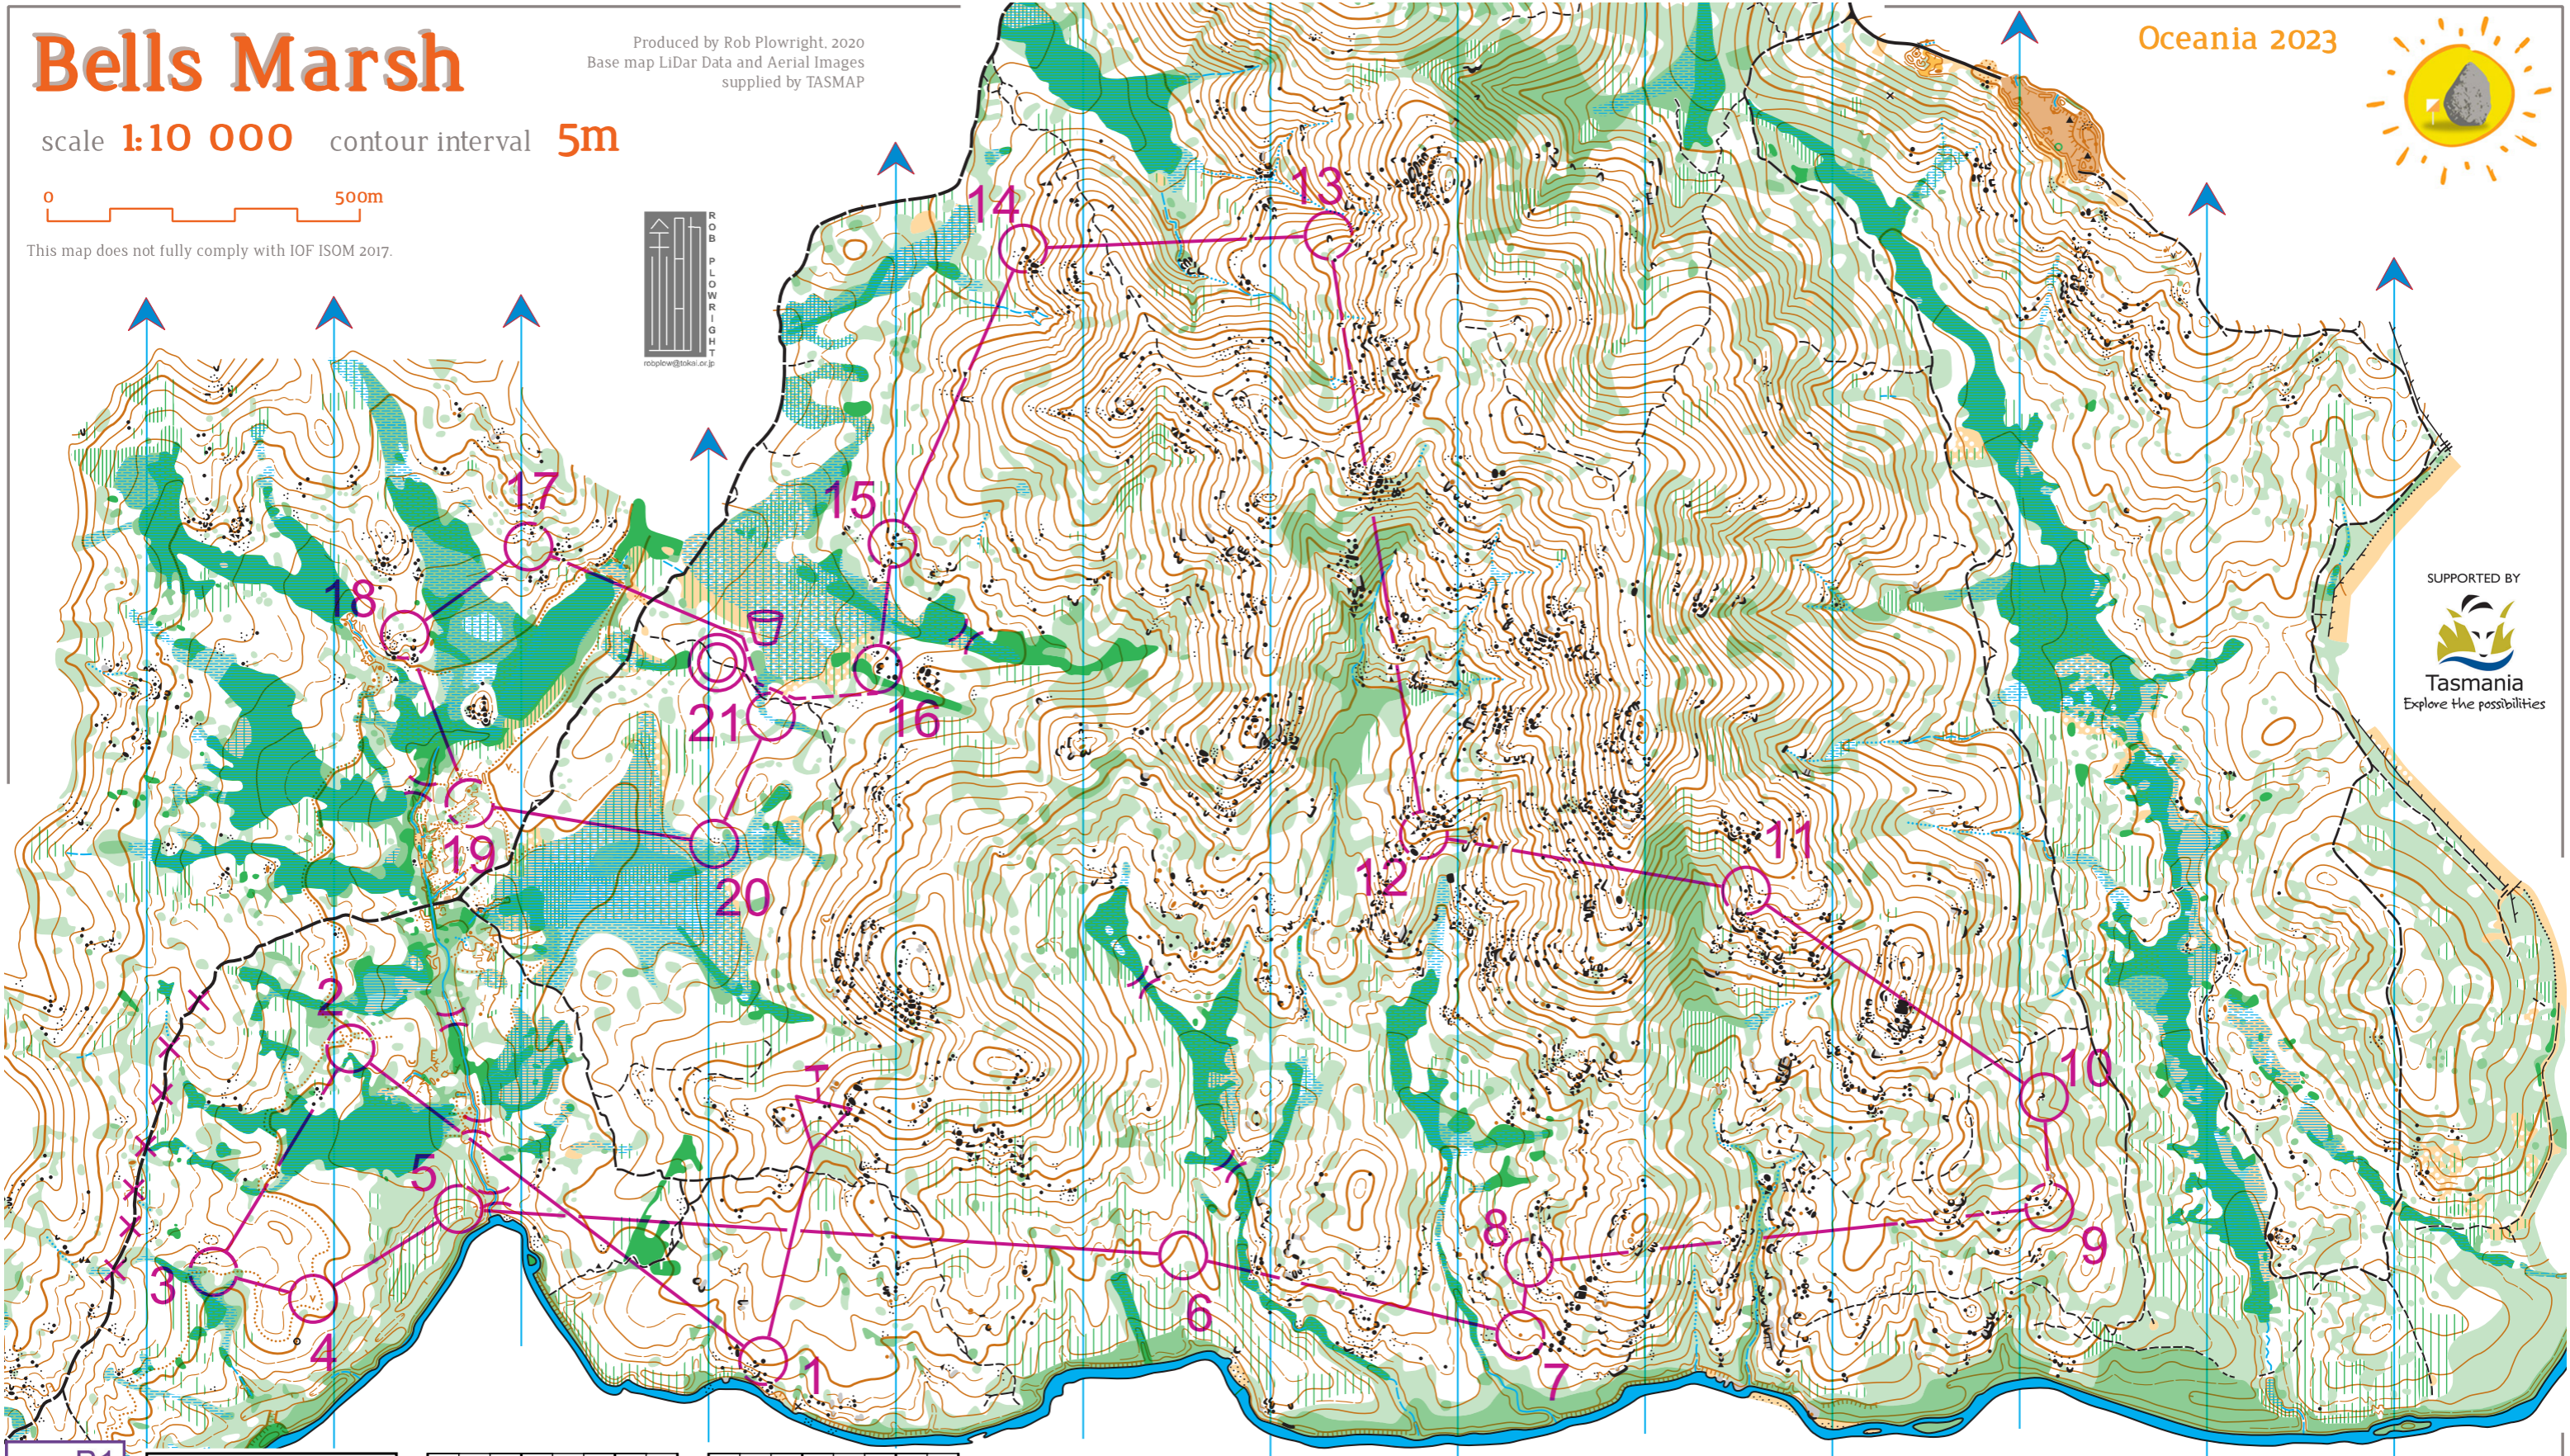

Bells Marsh

Produced by Rob Plowright, 2020
Base map LiDar Data and Aerial Images
supplied by TASMAT

Oceania 2023

scale 1:10 000 contour interval 5m

0 500m

This map does not fully comply with IOF ISOM 2017.

SUPPORTED BY

Tasmania
Explore the possibilities

R1

R2

R3

OceaniaLong2023			
M20A			
Course 2	10.3 km	410 m	
--- 80 m --->△			
▶	▲		
1 190 →	▲	1.5	○
2 203 ↘	▲		○
3 204 ←	▲		○
4 209 ↓	▲		○
5 167 ↙	▲		○

6 133	∩		
7 189	●	1	○
8 196	▲	1.5	○
9 178	▲	1	○
10 197	∩	2	○
11 194	▲	1.2	○
12 149	▲	2.3	○
13 175	∩	2	○
14 166	▲	2.5	○
15 195	▲	1	○

16 225	∩	1.5	○
○--- 325 m --->			
17 152	∩		○
18 165	▲	1	○
19 153	∩		○
20 188	∩		○
21 200	∩		○
○--- 130 m --->○			

Orienteering Tasmania Inc.
P.O. Box 339, Sandy Bay, Tas. 7006
www.tasorienteeing.asn.au